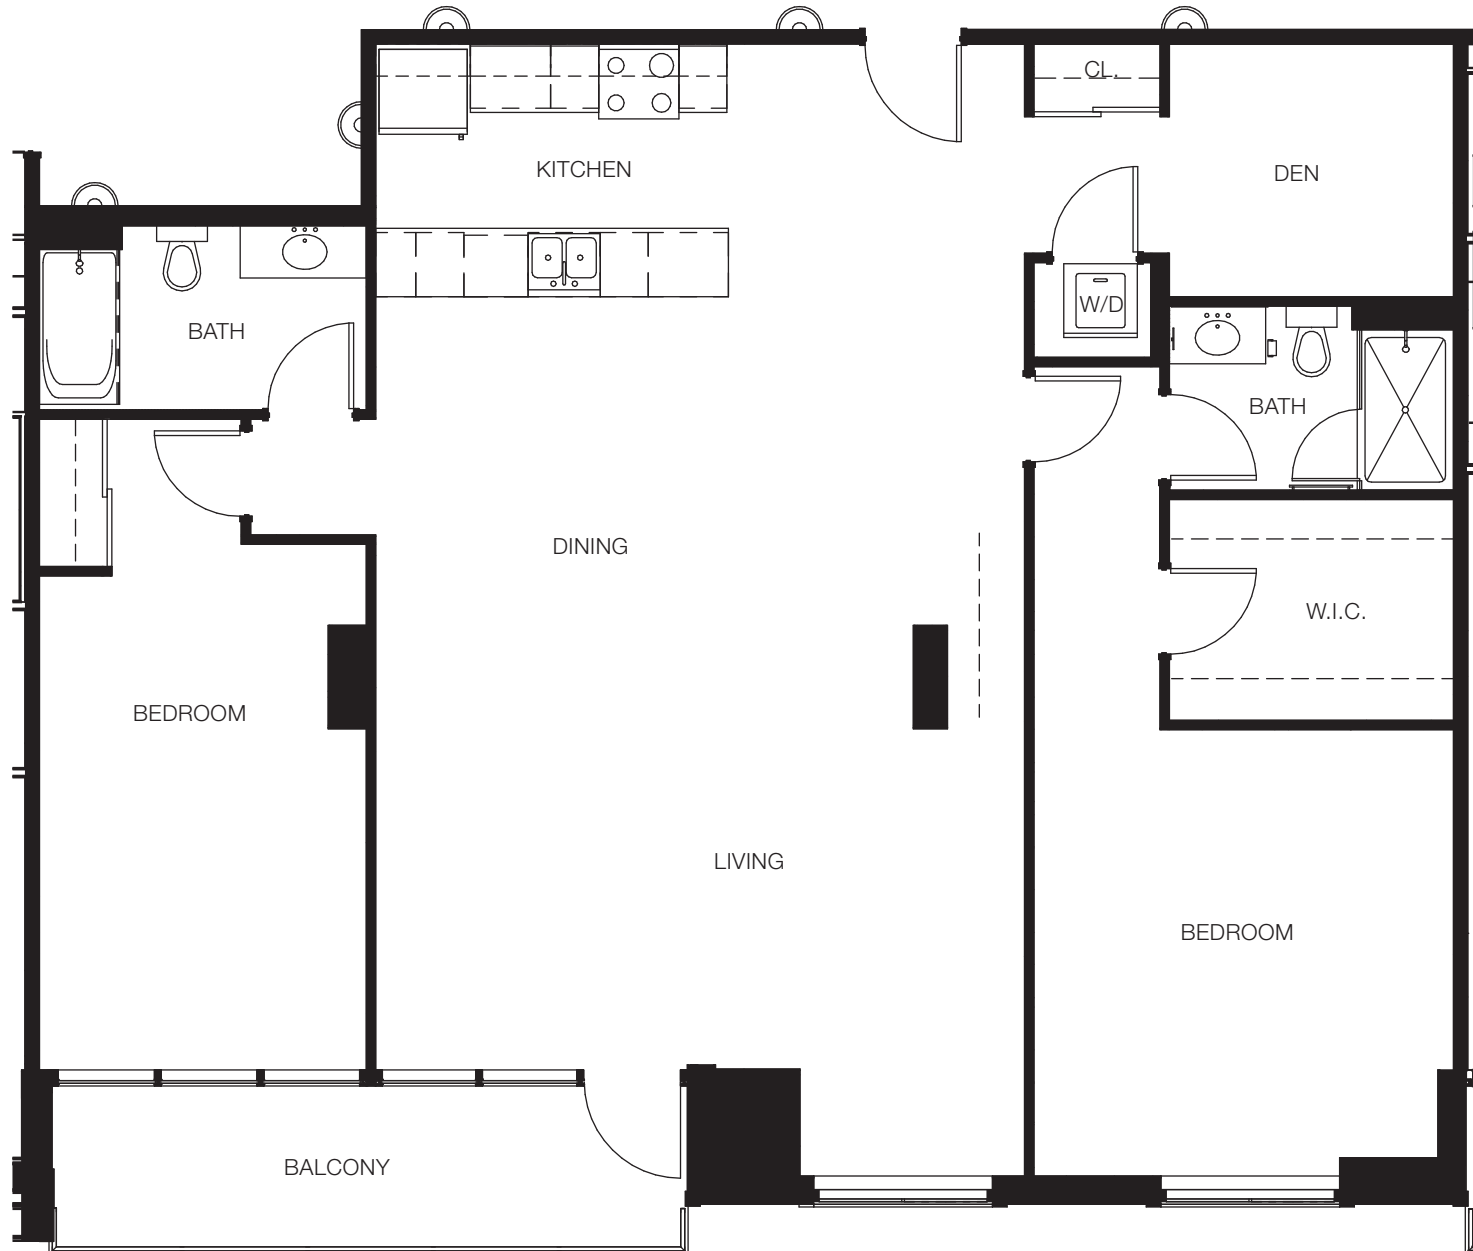

# A NICKEL SUITE

UNIT 608

2 BEDROOM + DEN + 2 BATH

1488 sq ft + balcony 106 sq ft

All dimensions and drawings are approximate. Information is subject to change without notice. Actual square footage may vary from the floor plan. All renderings are artist's conceptions. E. & O.E.