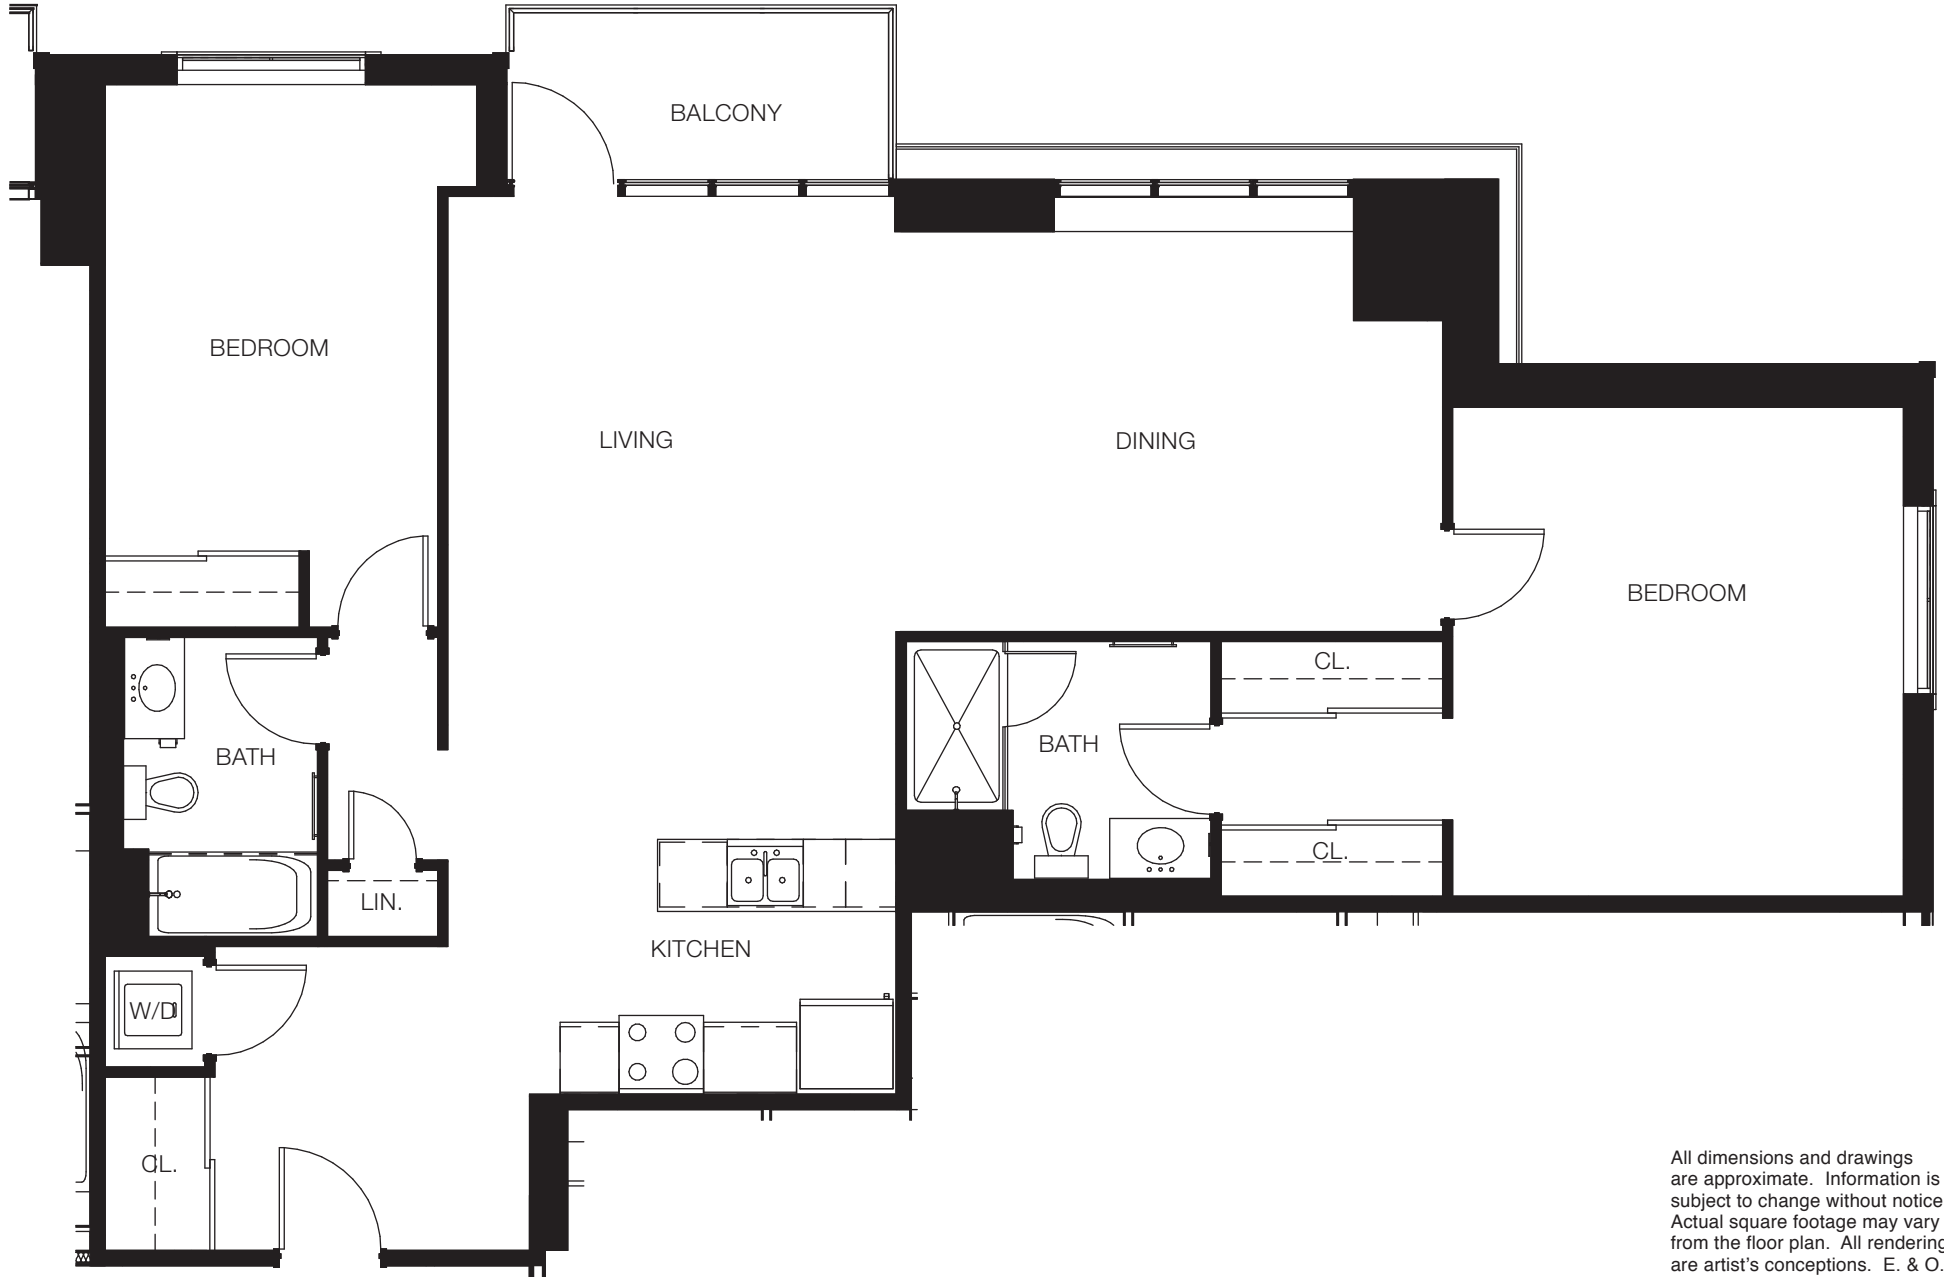

A NICKEL SUITE
UNIT 603
2 BEDROOM + 2 BATH
1344 sq ft + balcony 60 sq ft

All dimensions and drawings are approximate. Information is subject to change without notice. Actual square footage may vary from the floor plan. All renderings are artist's conceptions. E. & O.E.