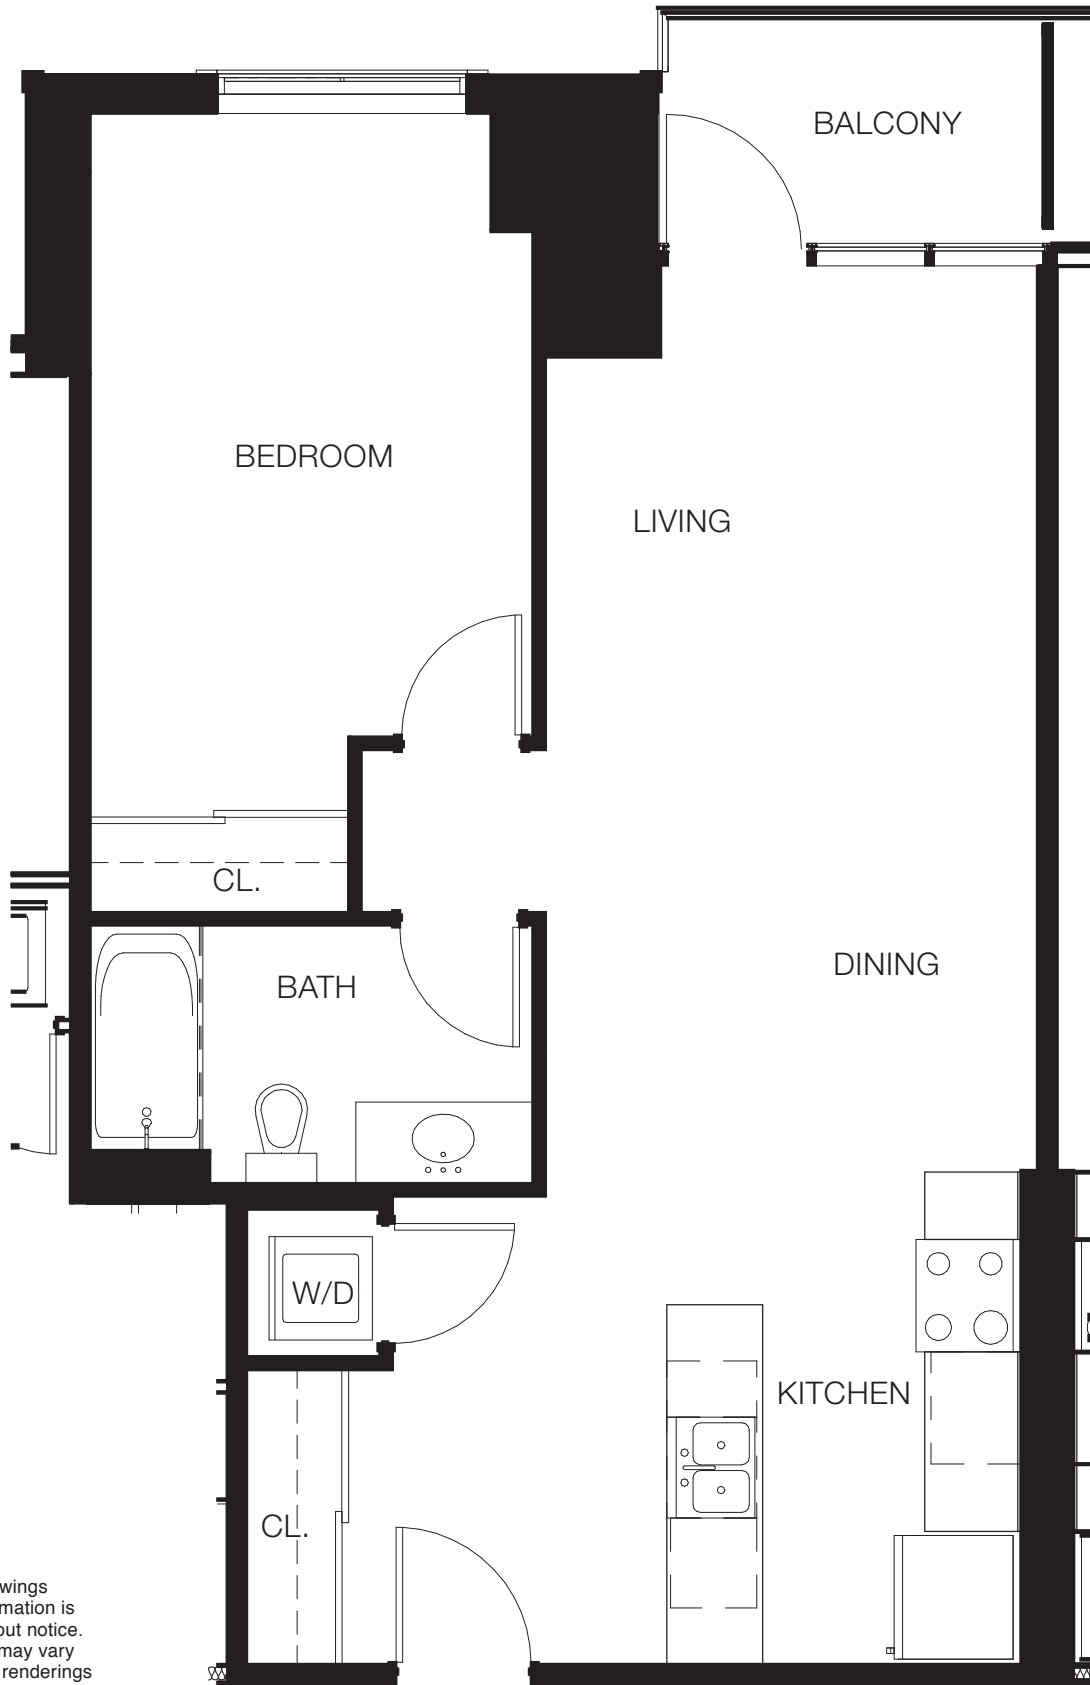

A CAPITAL SUITE

UNIT 205-505

1 BEDROOM + 1 BATH

696 sq ft + balcony 47 sq ft

All dimensions and drawings are approximate. Information is subject to change without notice. Actual square footage may vary from the floor plan. All renderings are artist's conceptions. E. & O.E.