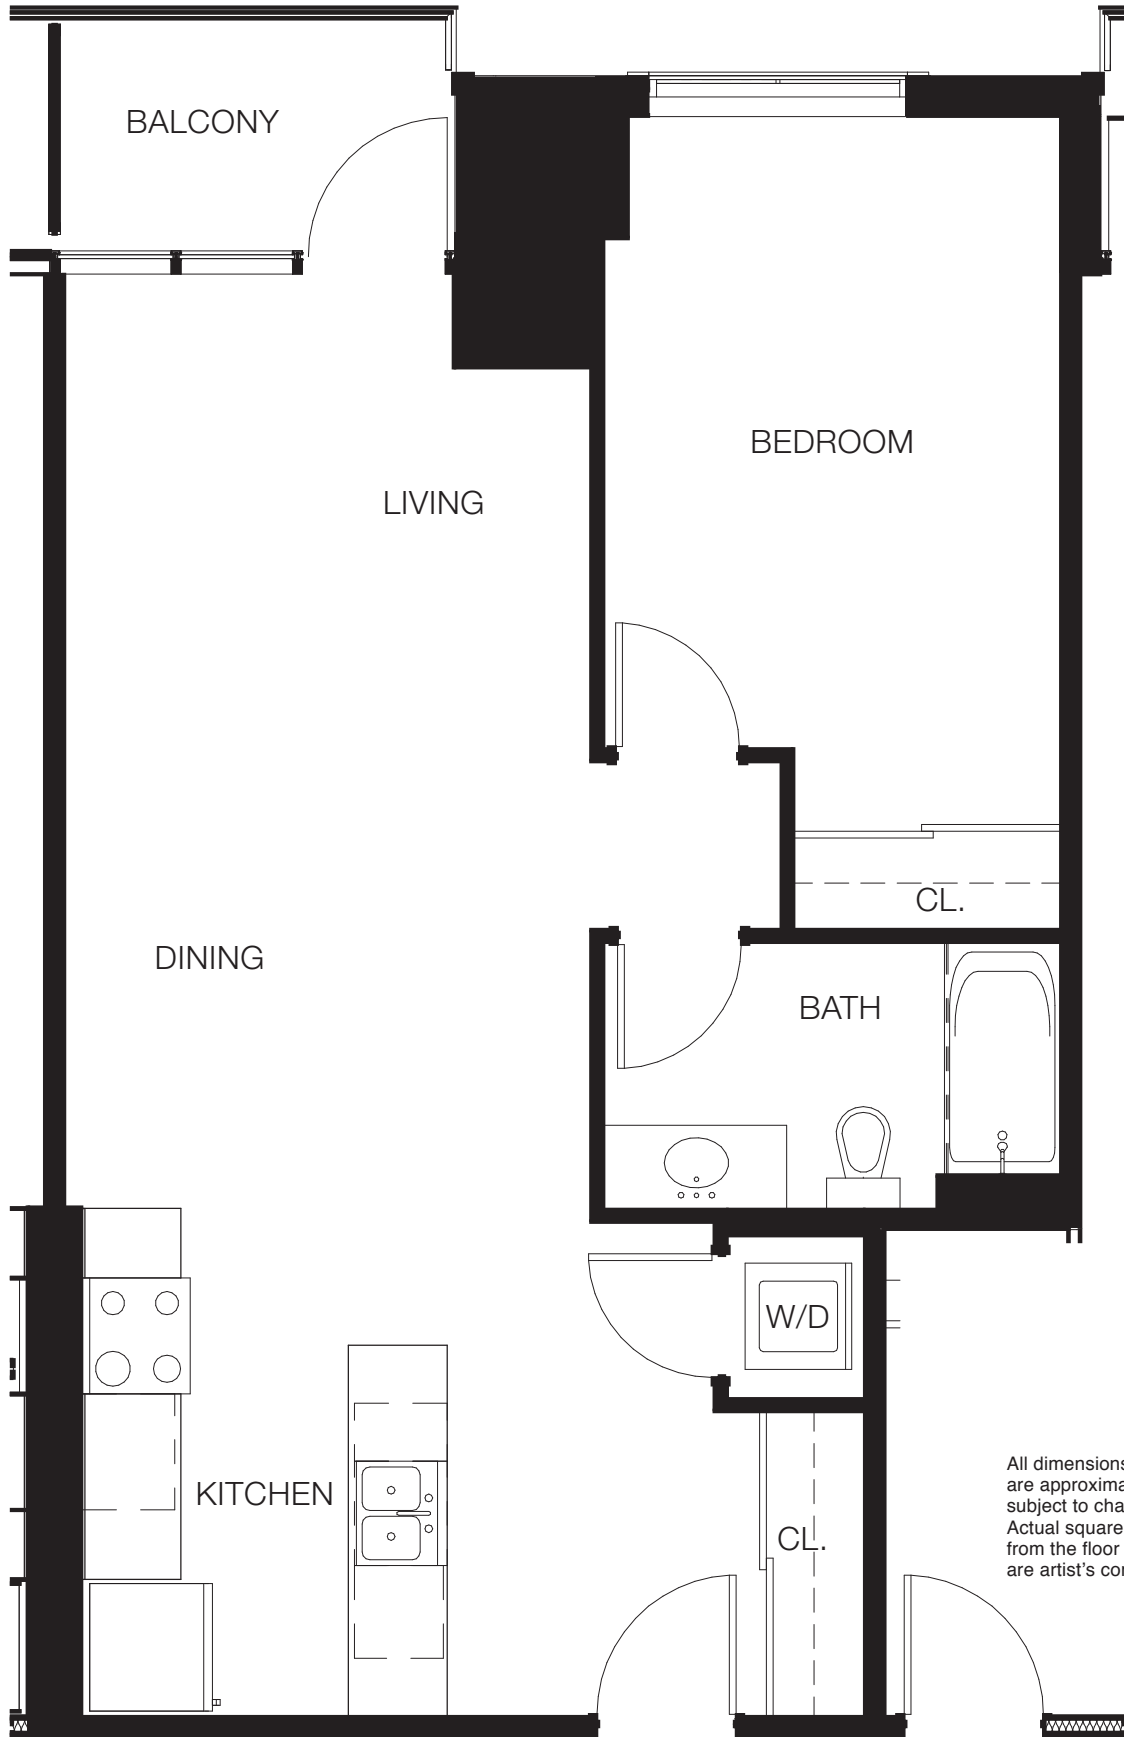

A CAPITAL SUITE

UNIT 204-504

1 BEDROOM + 1 BATH

703 sq ft + balcony 47 sq ft

All dimensions and drawings are approximate. Information is subject to change without notice. Actual square footage may vary from the floor plan. All renderings are artist's conceptions. E. & O.E.