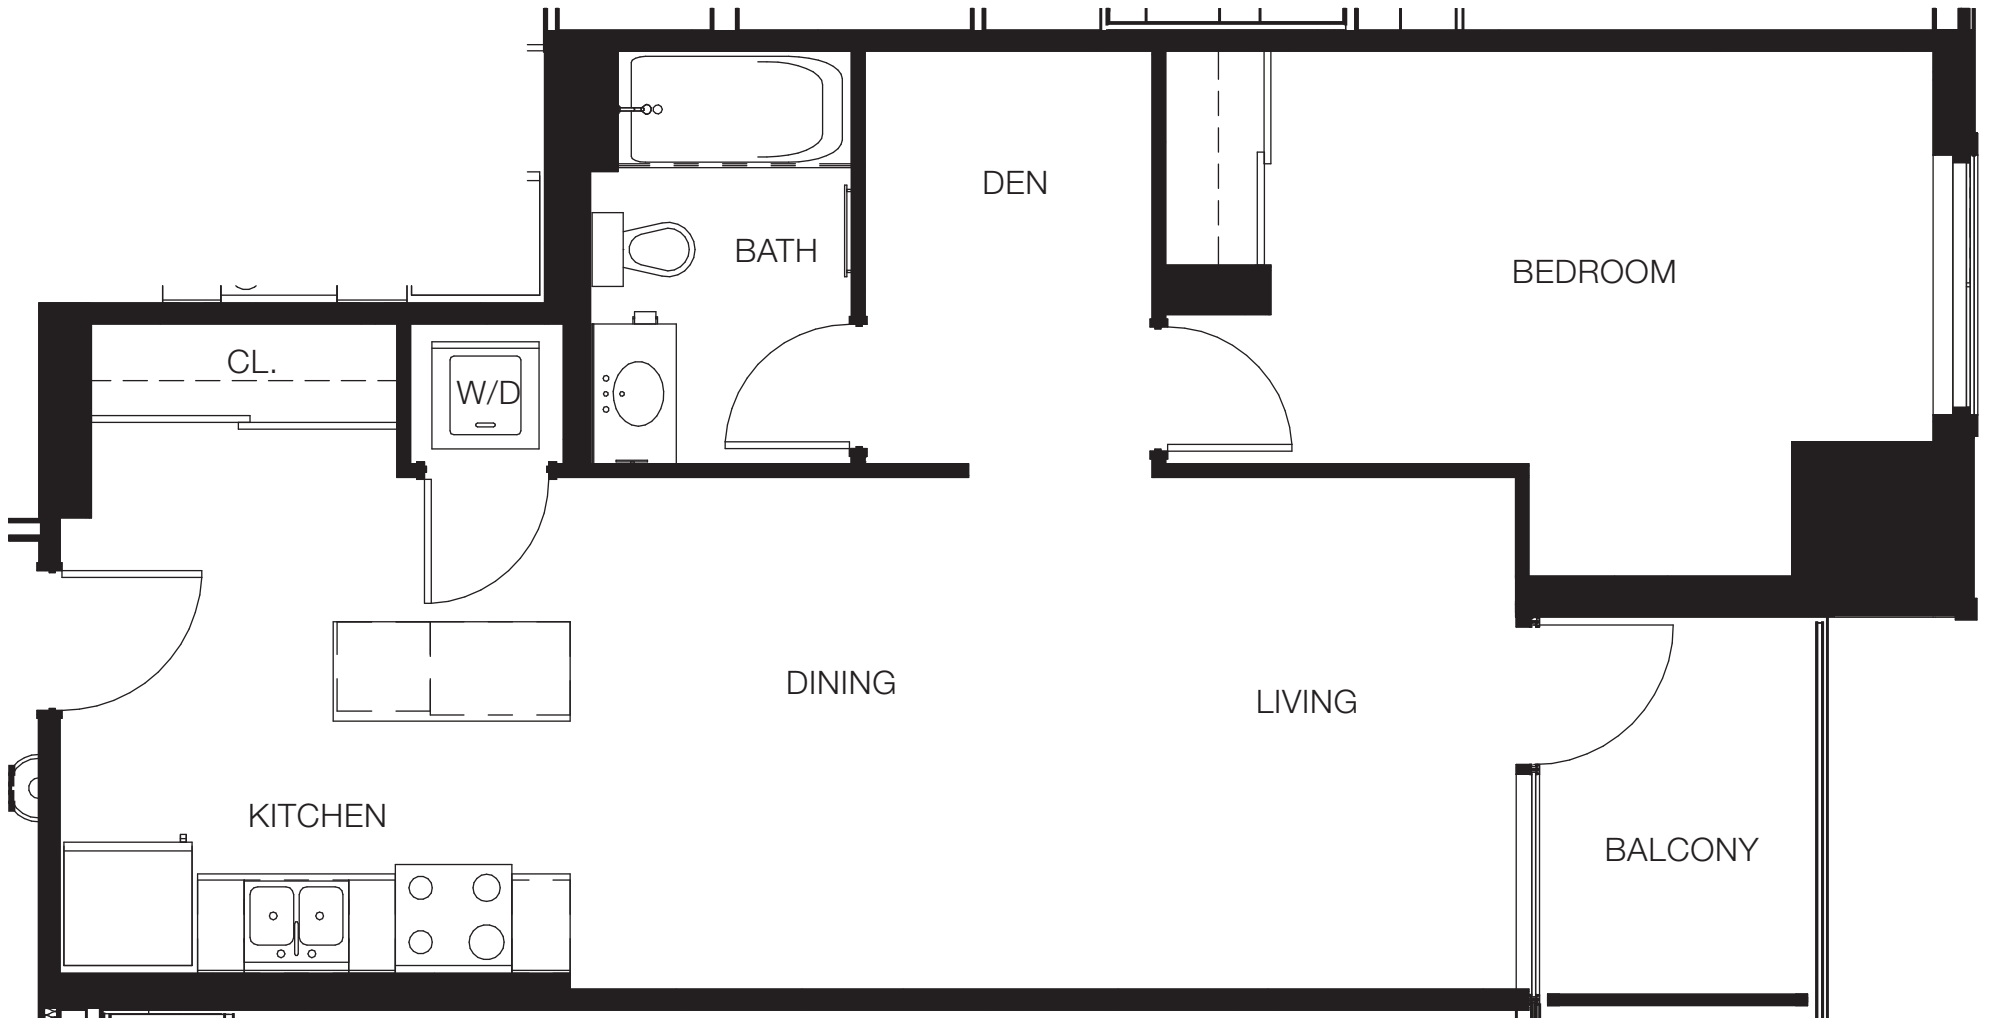

A CAPITAL SUITE

UNIT 202-602

1 BEDROOM + DEN + 1 BATH

708 sq ft + balcony 50 sq ft

All dimensions and drawings are approximate. Information is subject to change without notice. Actual square footage may vary from the floor plan. All renderings are artist's conceptions. E. & O.E.