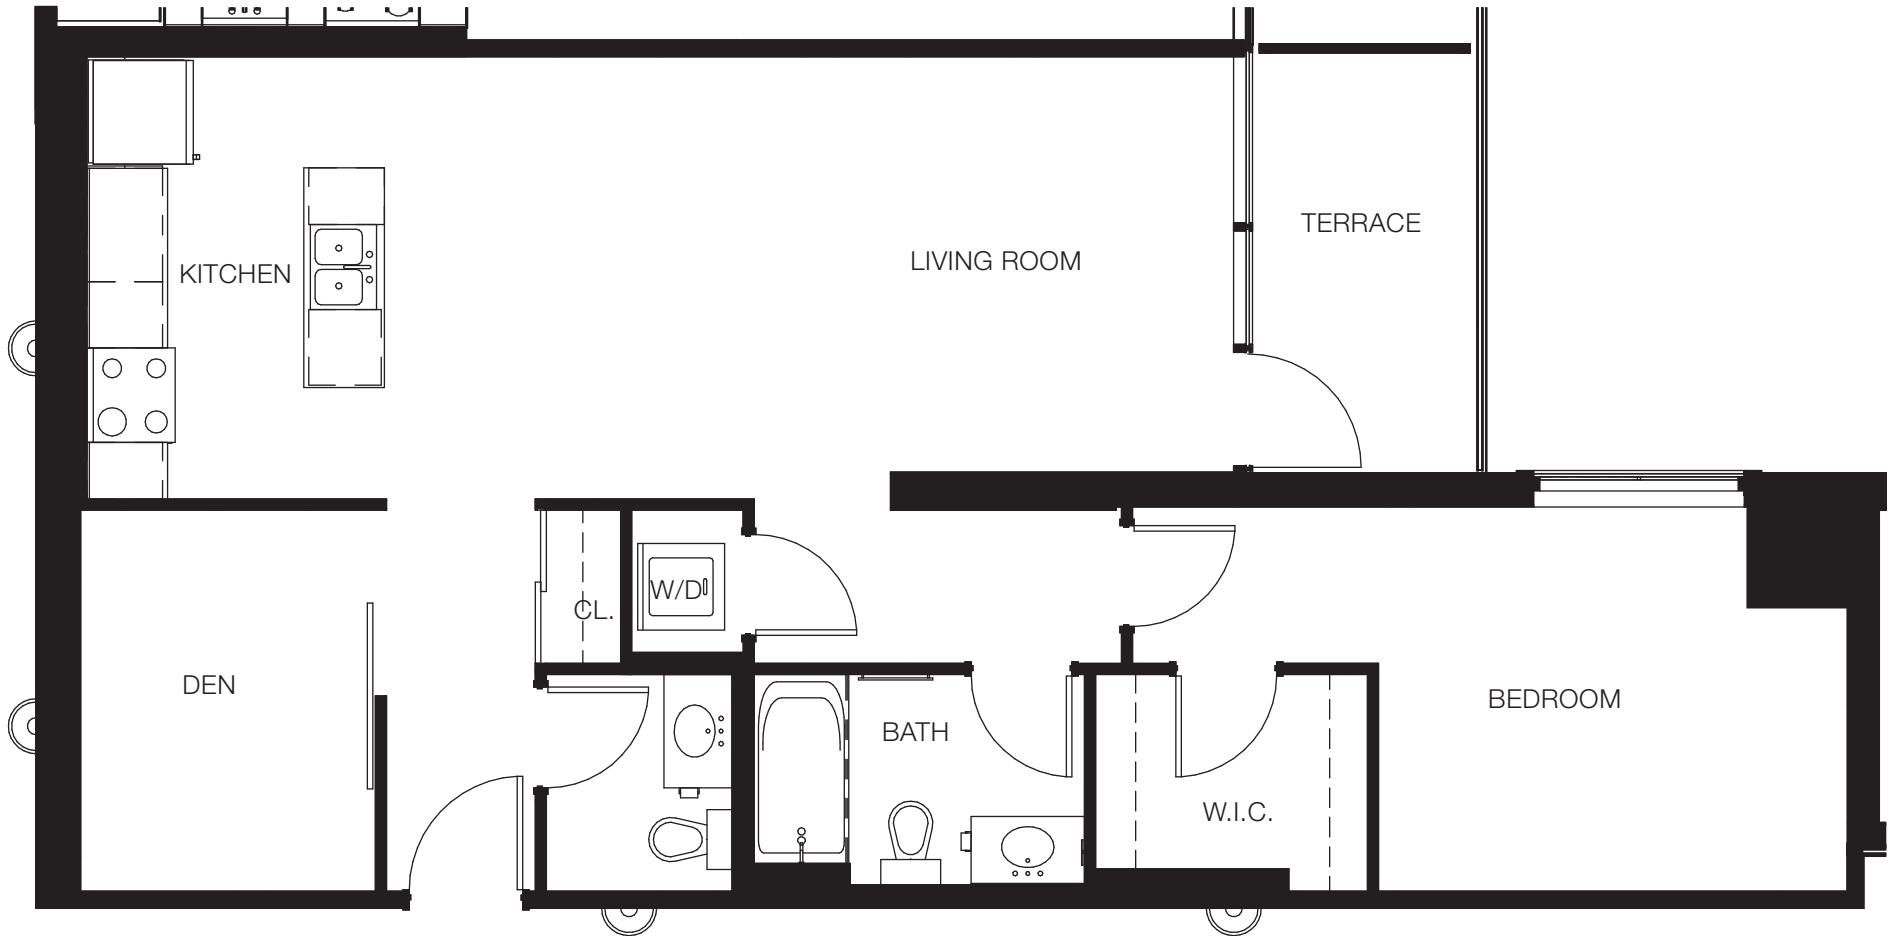

A YORK SUITE

UNIT 201-601

1 BEDROOM + DEN + 2 BATH

894 sq ft + balcony 69 sq ft

All dimensions and drawings are approximate. Information is subject to change without notice. Actual square footage may vary from the floor plan. All renderings are artist's conceptions. E. & O.E.