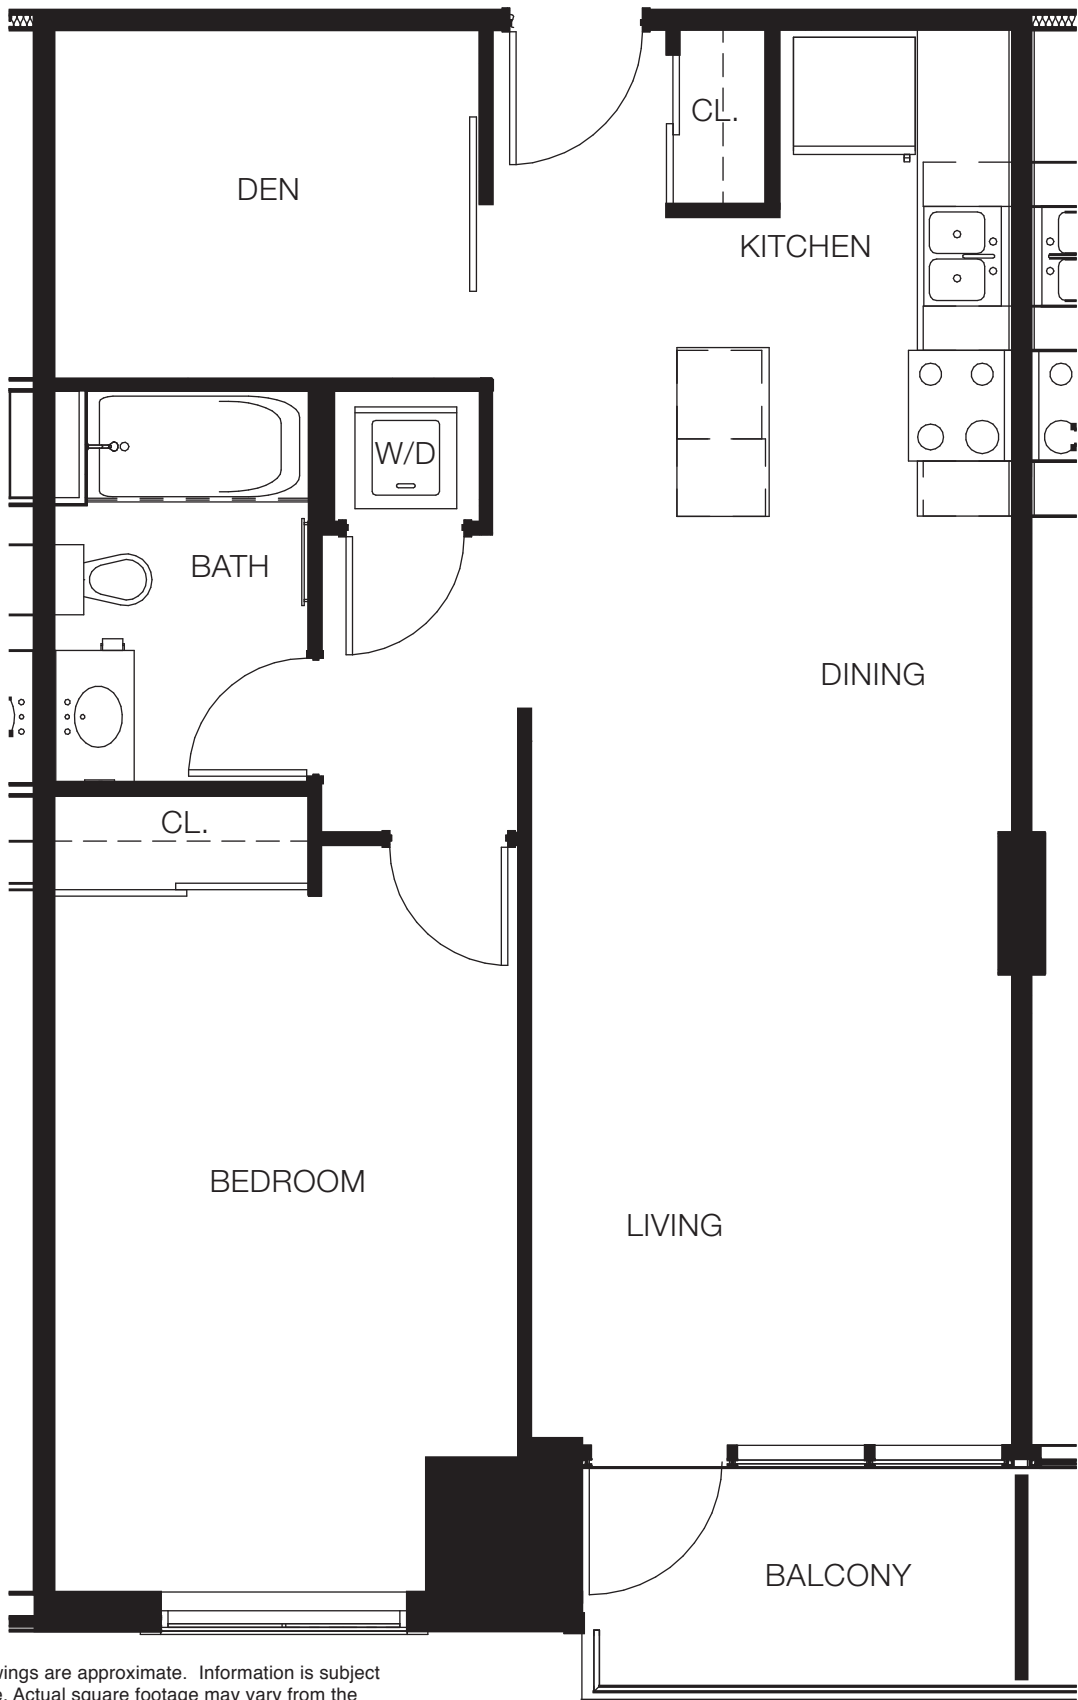

A YORK SUITE

UNIT 114-514

1 BEDROOM + DEN + 1 BATH

767 sq ft + balcony 52 sq ft

All dimensions and drawings are approximate. Information is subject to change without notice. Actual square footage may vary from the floor plan. All renderings are artist's conceptions. E. & O.E.