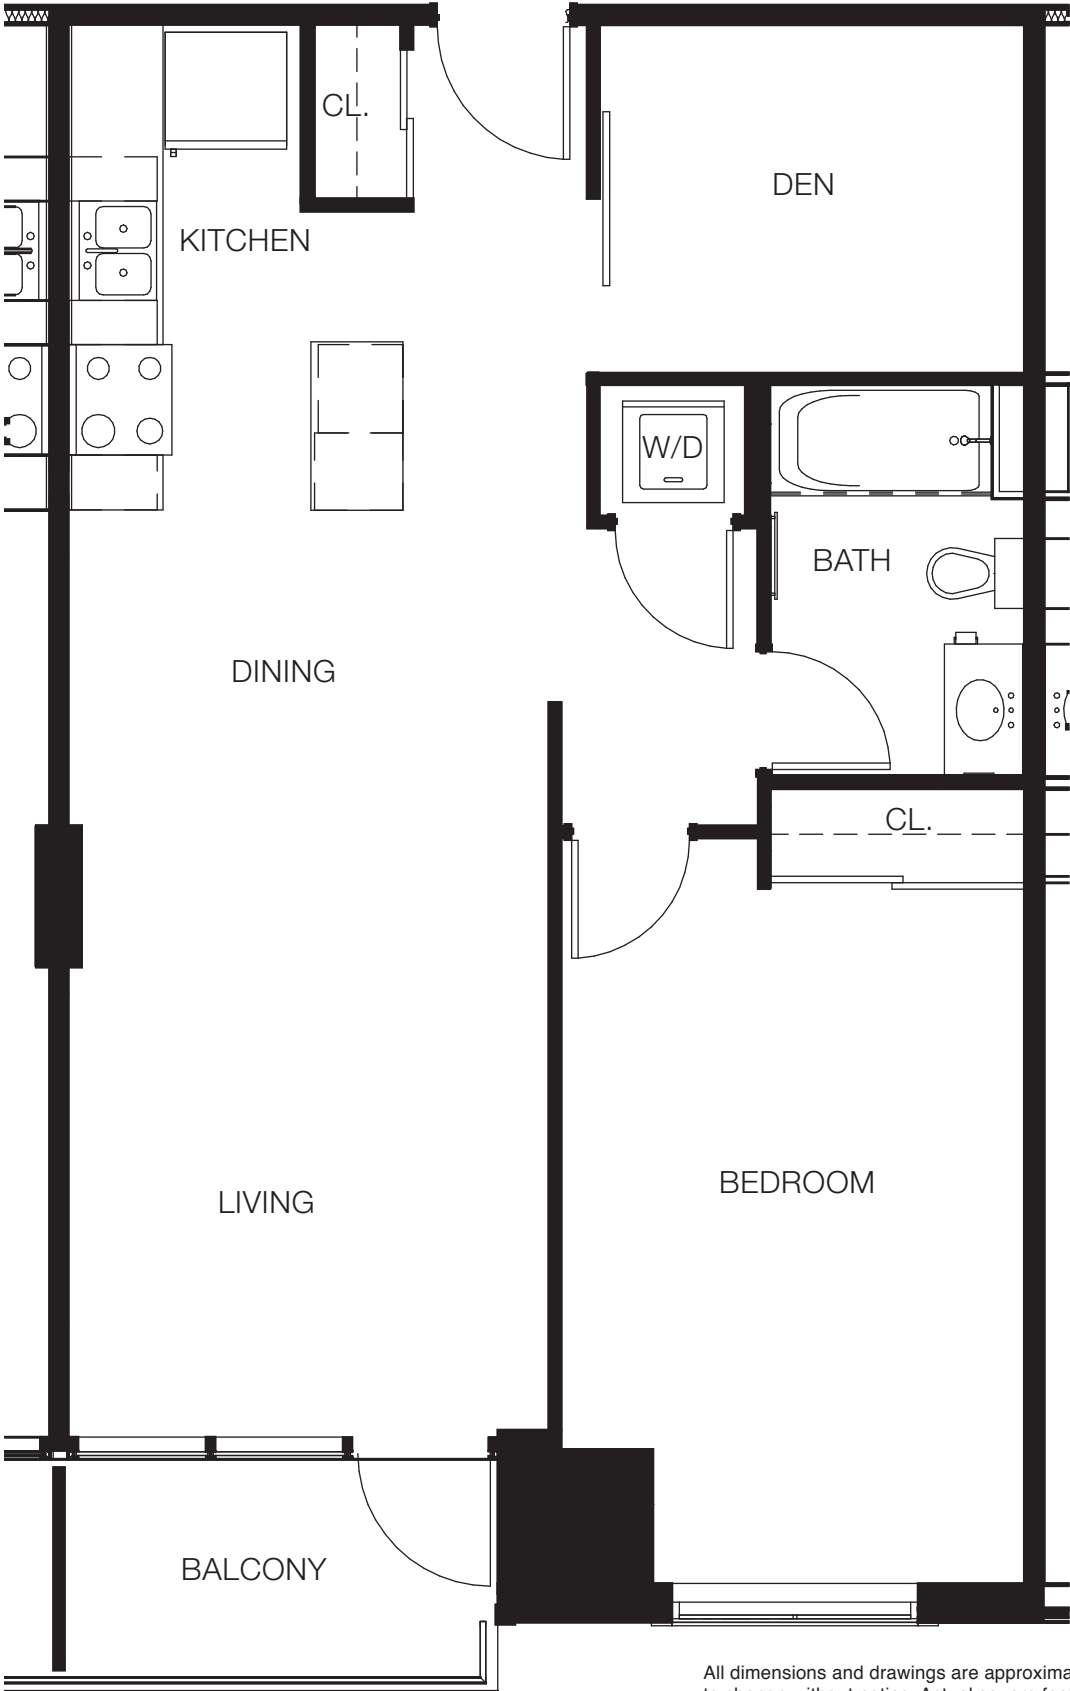

A YORK SUITE

UNIT 113-513

1 BEDROOM + DEN + 1 BATH

767 sq ft + balcony 51 sq ft

All dimensions and drawings are approximate. Information is subject to change without notice. Actual square footage may vary from the floor plan. All renderings are artist's conceptions. E. & O.E.