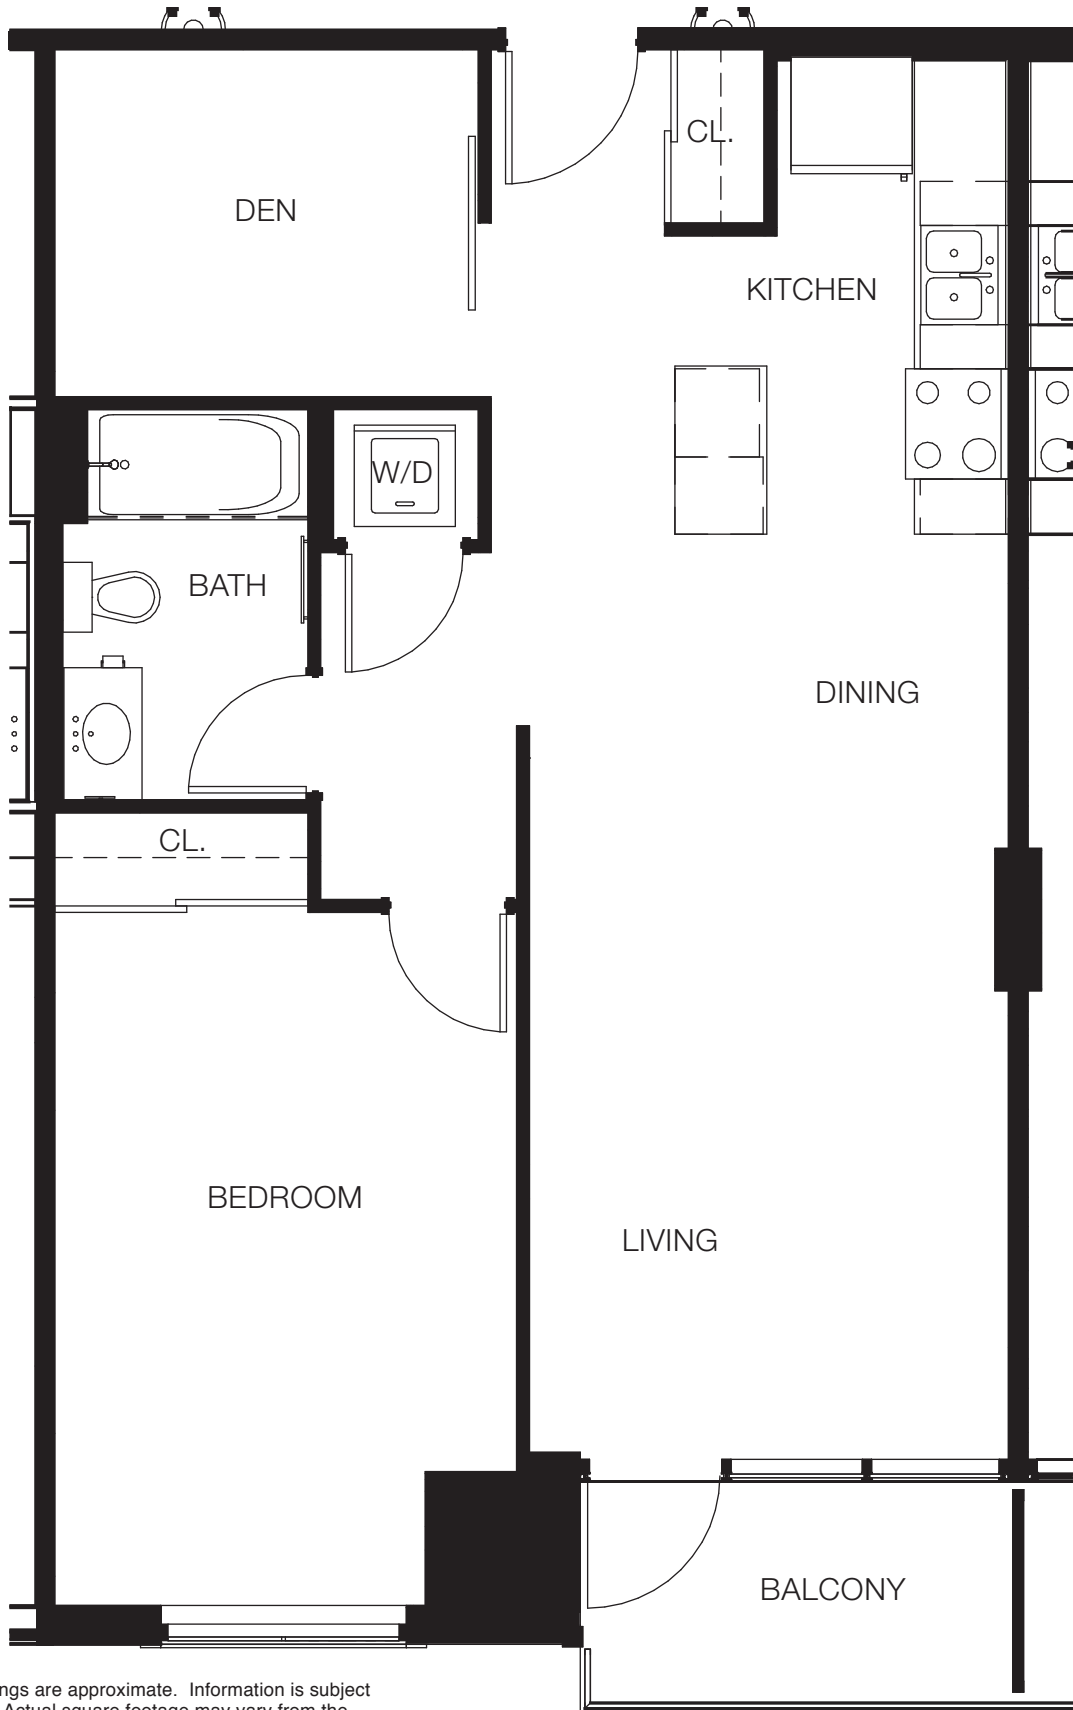

A YORK SUITE

UNIT 112-512

1 BEDROOM + DEN + 1 BATH

767 sq ft + balcony 52 sq ft

All dimensions and drawings are approximate. Information is subject to change without notice. Actual square footage may vary from the floor plan. All renderings are artist's conceptions. E. & O.E.