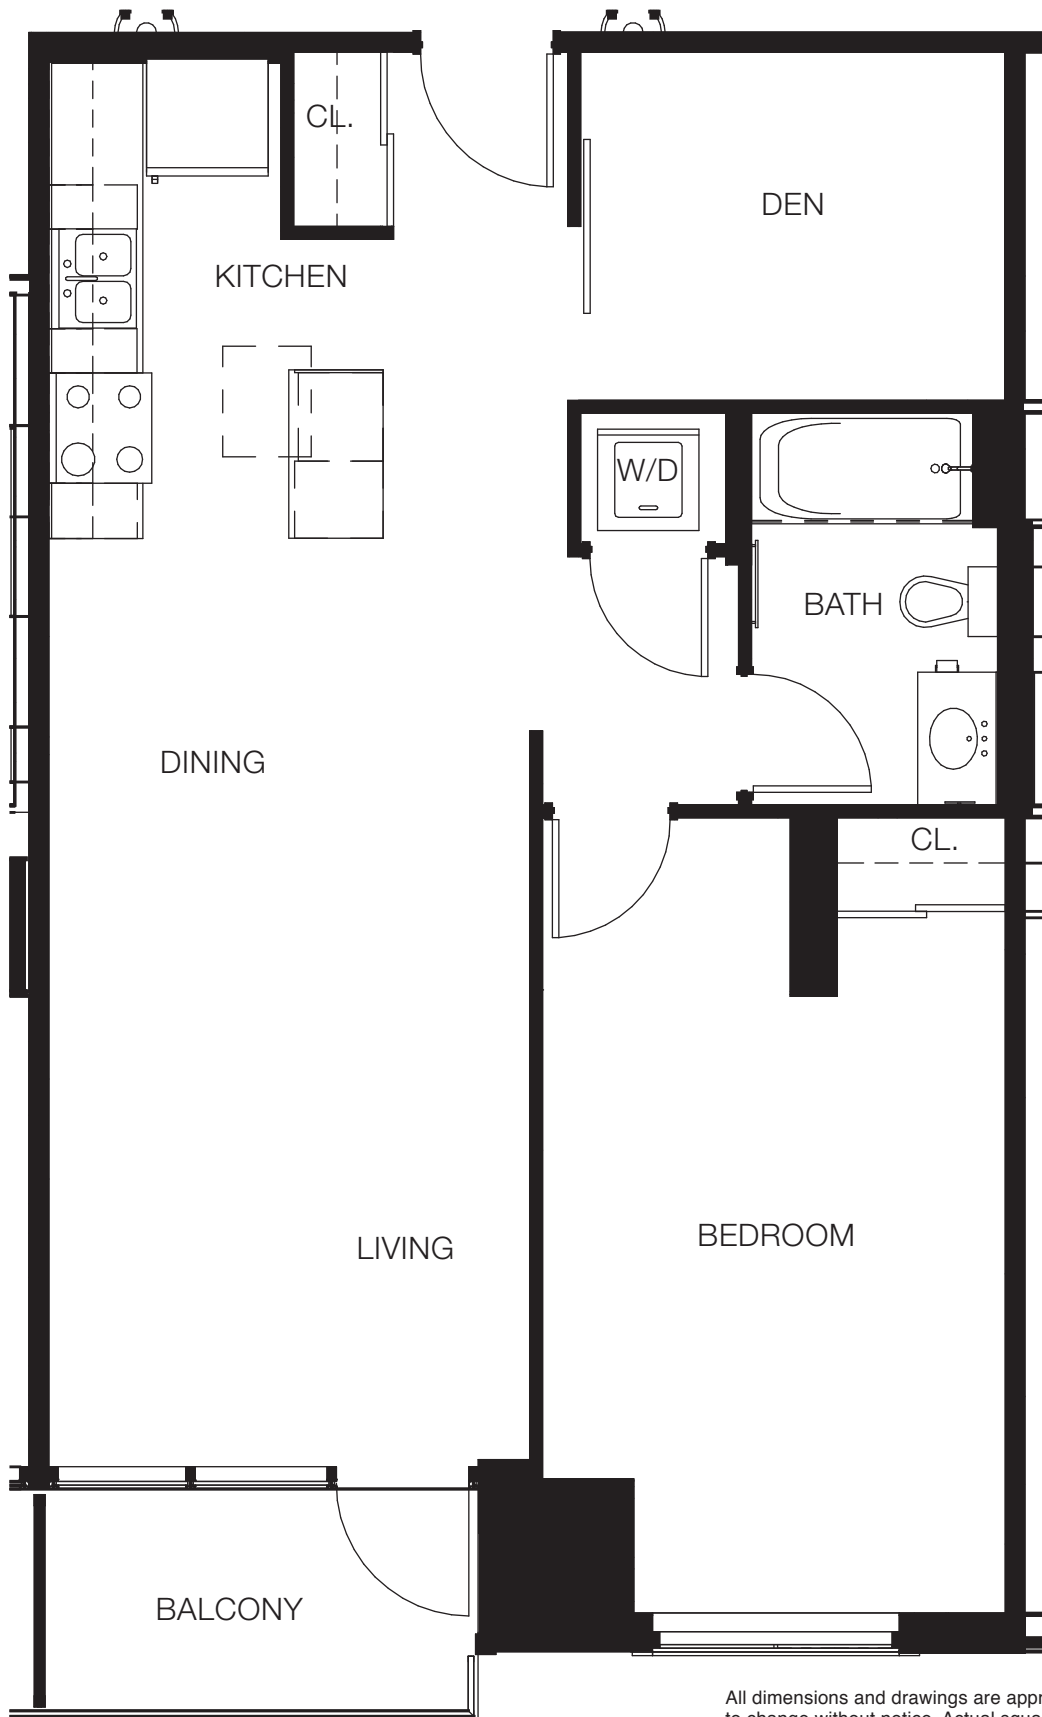

# A YORK SUITE

UNIT 111-511

1 BEDROOM + DEN + 1 BATH

766 sq ft + balcony 52 sq ft

All dimensions and drawings are approximate. Information is subject to change without notice. Actual square footage may vary from the floor plan. All renderings are artist's conceptions. E. & O.E.