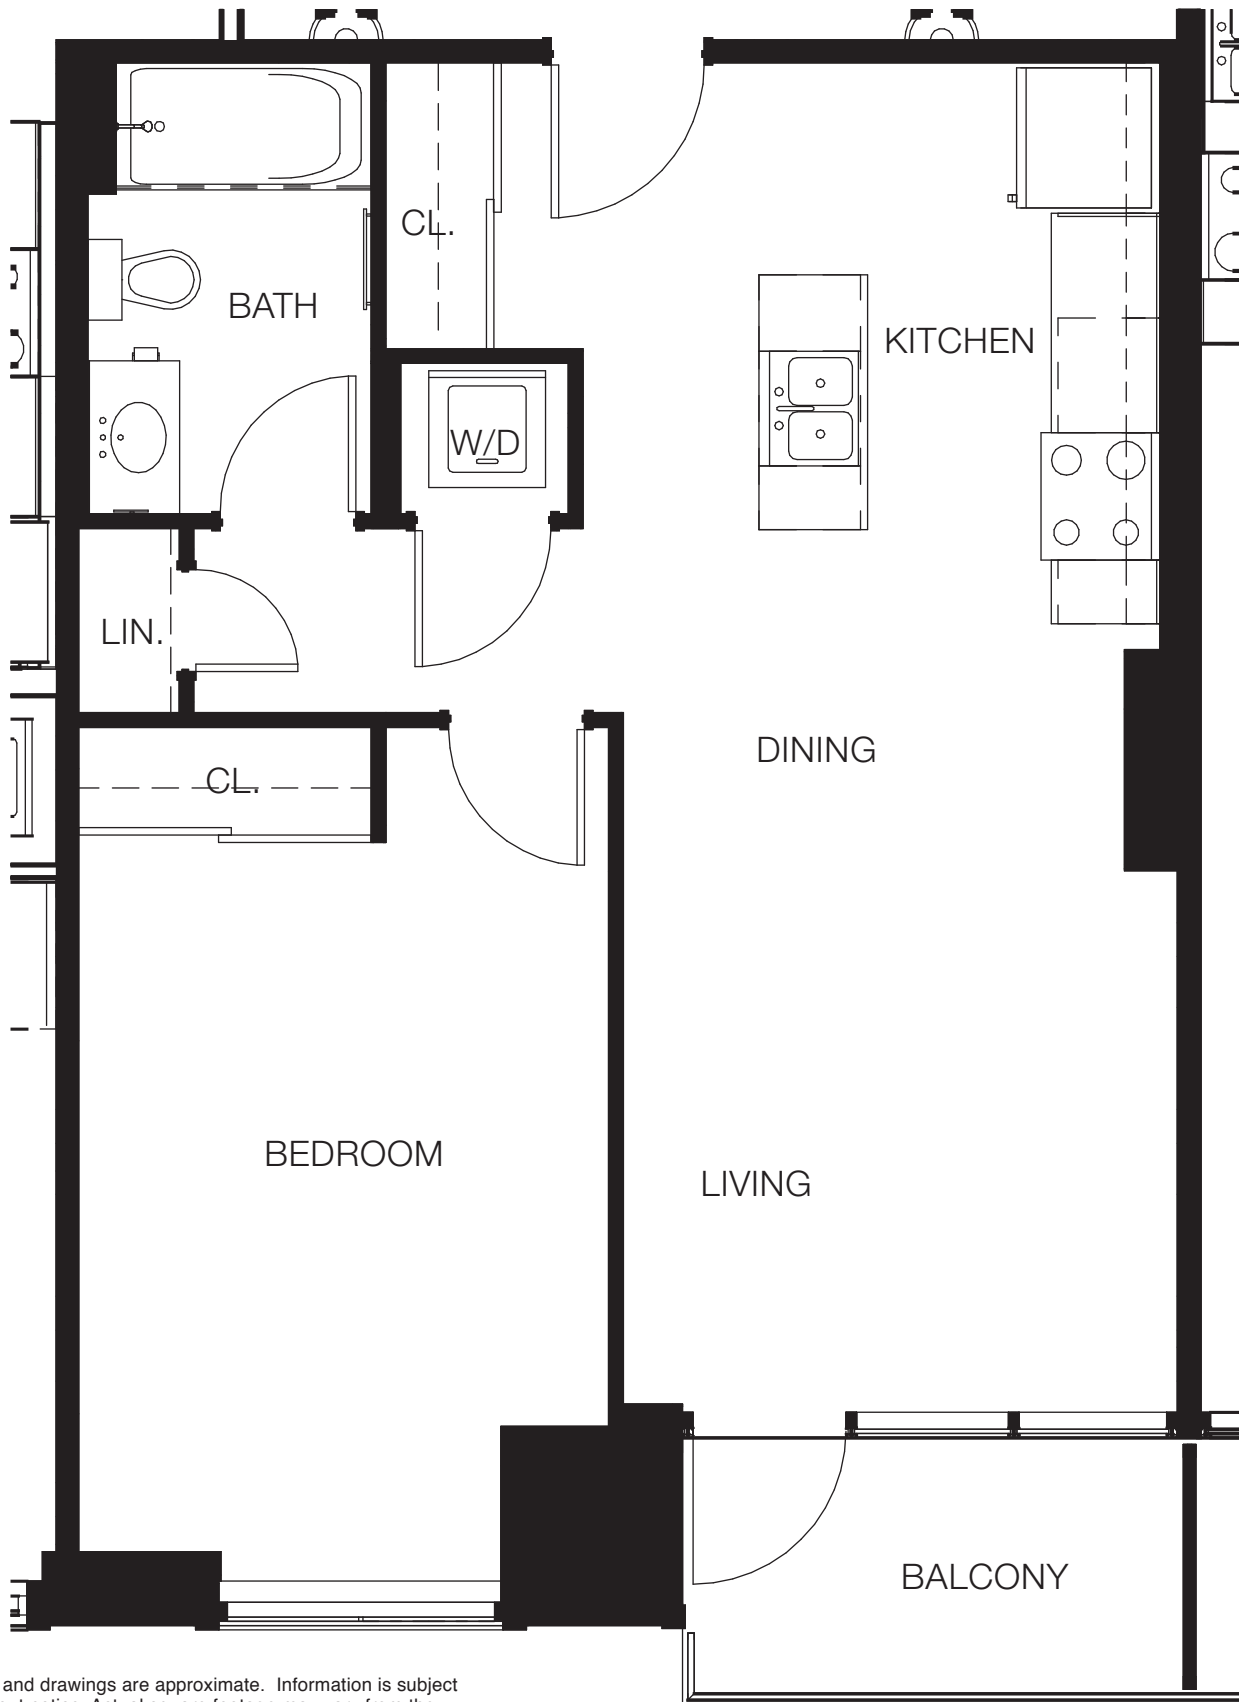

A CAPITAL SUITE

UNIT 110-510

1 BEDROOM + 1 BATH

643 sq ft + balcony 52 sq ft

All dimensions and drawings are approximate. Information is subject to change without notice. Actual square footage may vary from the floor plan. All renderings are artist's conceptions. E. & O.E.