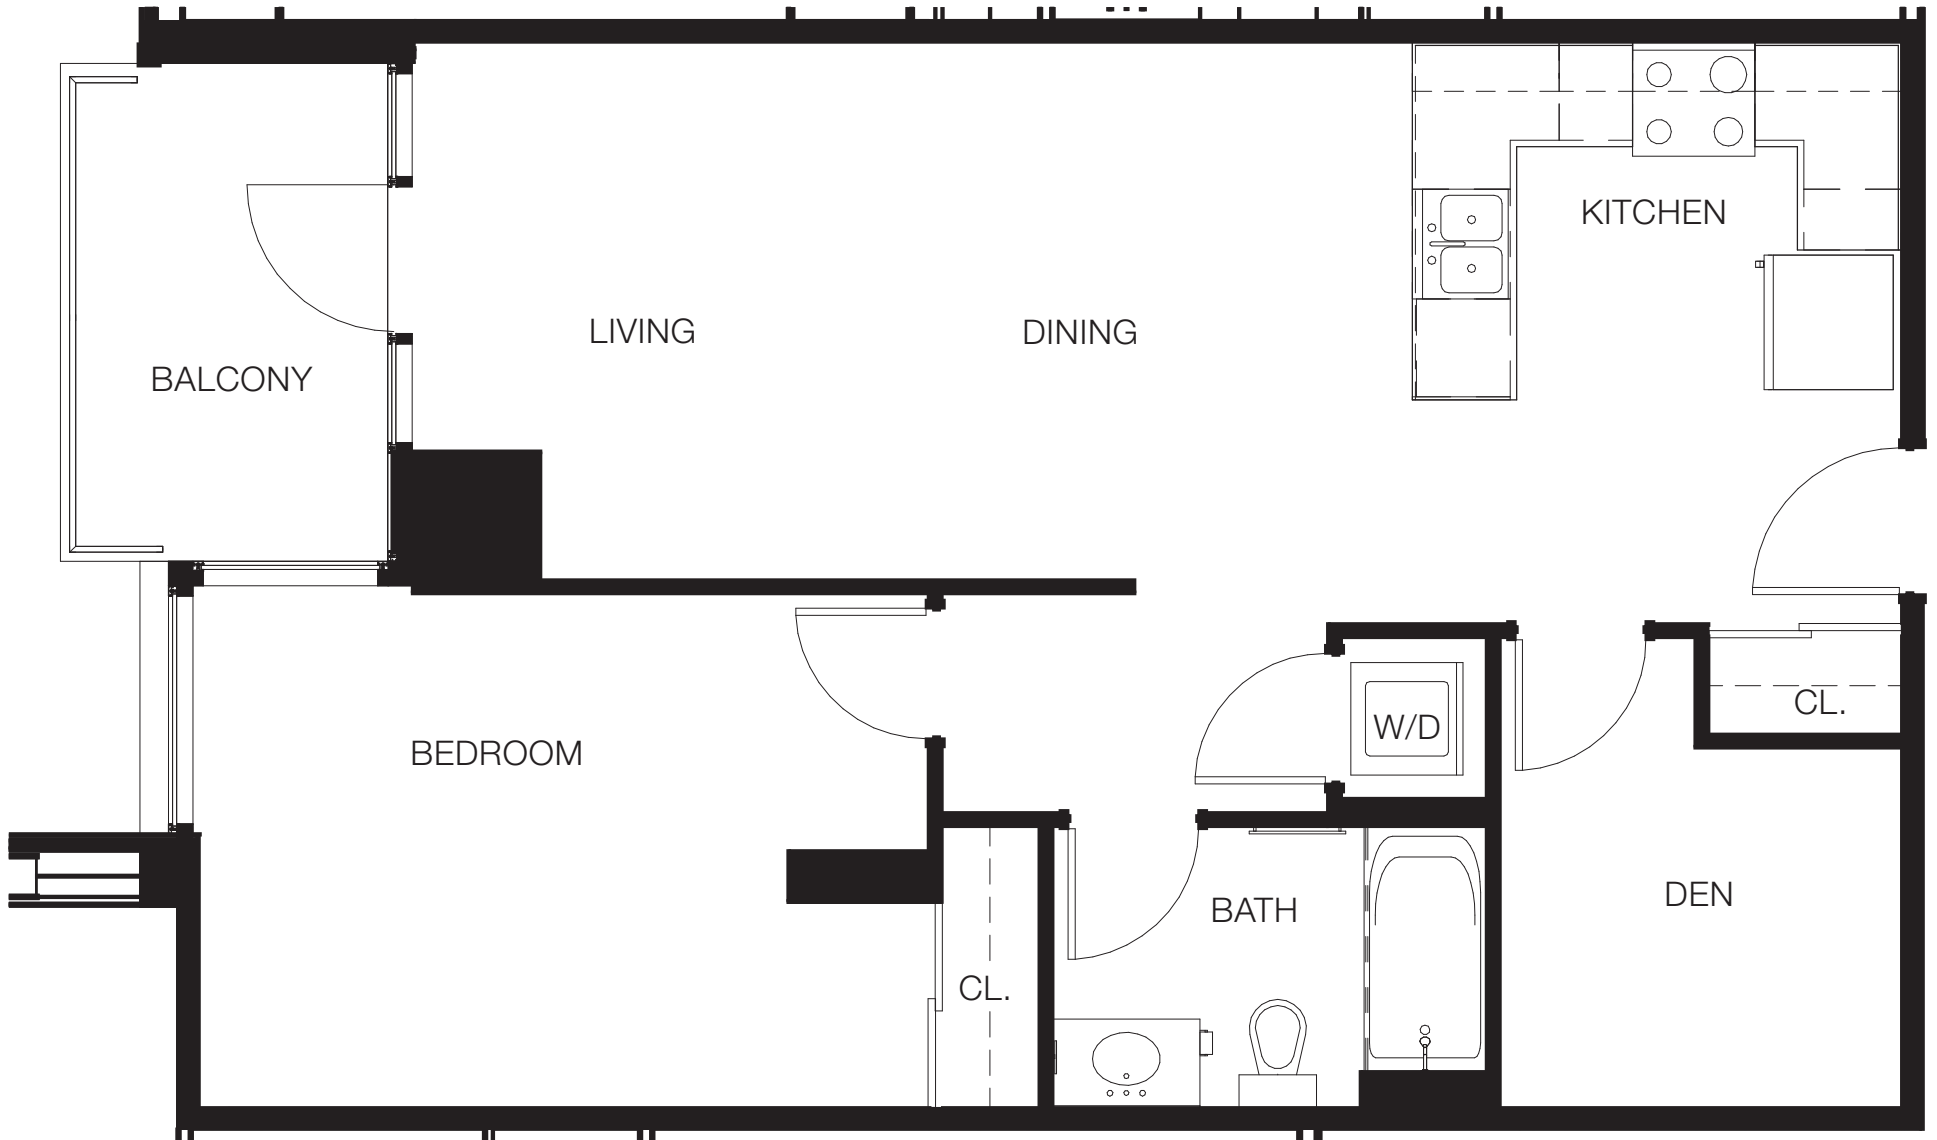

A CAPITAL SUITE

UNIT 108-508

1 BEDROOM + DEN + 1 BATH

740 sq ft + balcony 71 sq ft

All dimensions and drawings are approximate. Information is subject to change without notice. Actual square footage may vary from the floor plan. All renderings are artist's conceptions. E. & O.E.