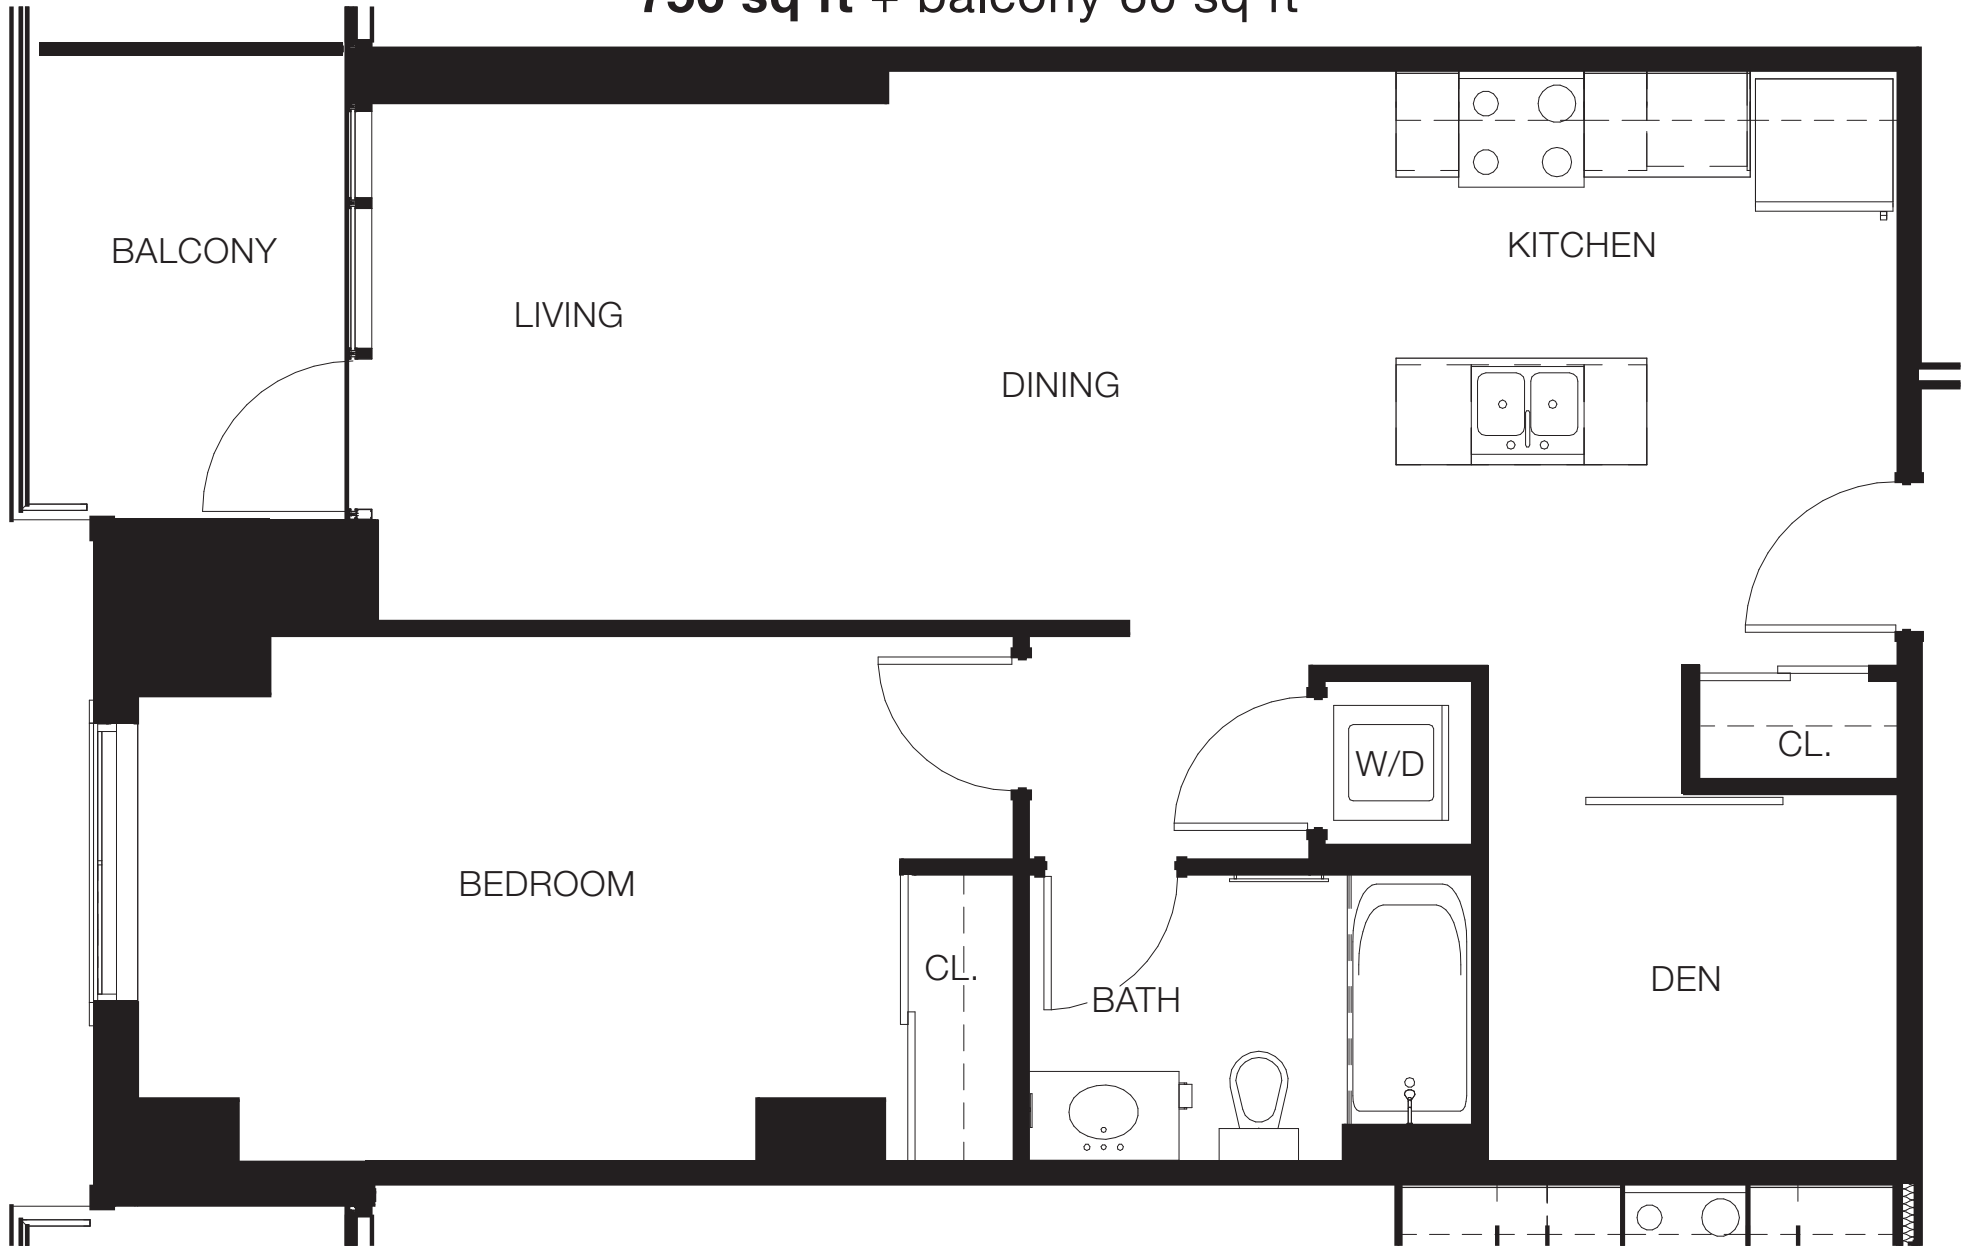

# A CAPITAL SUITE

UNIT 107-507

1 BEDROOM + DEN + 1 BATH

756 sq ft + balcony 60 sq ft

All dimensions and drawings are approximate. Information is subject to change without notice. Actual square footage may vary from the floor plan. All renderings are artist's conceptions. E. & O.E.