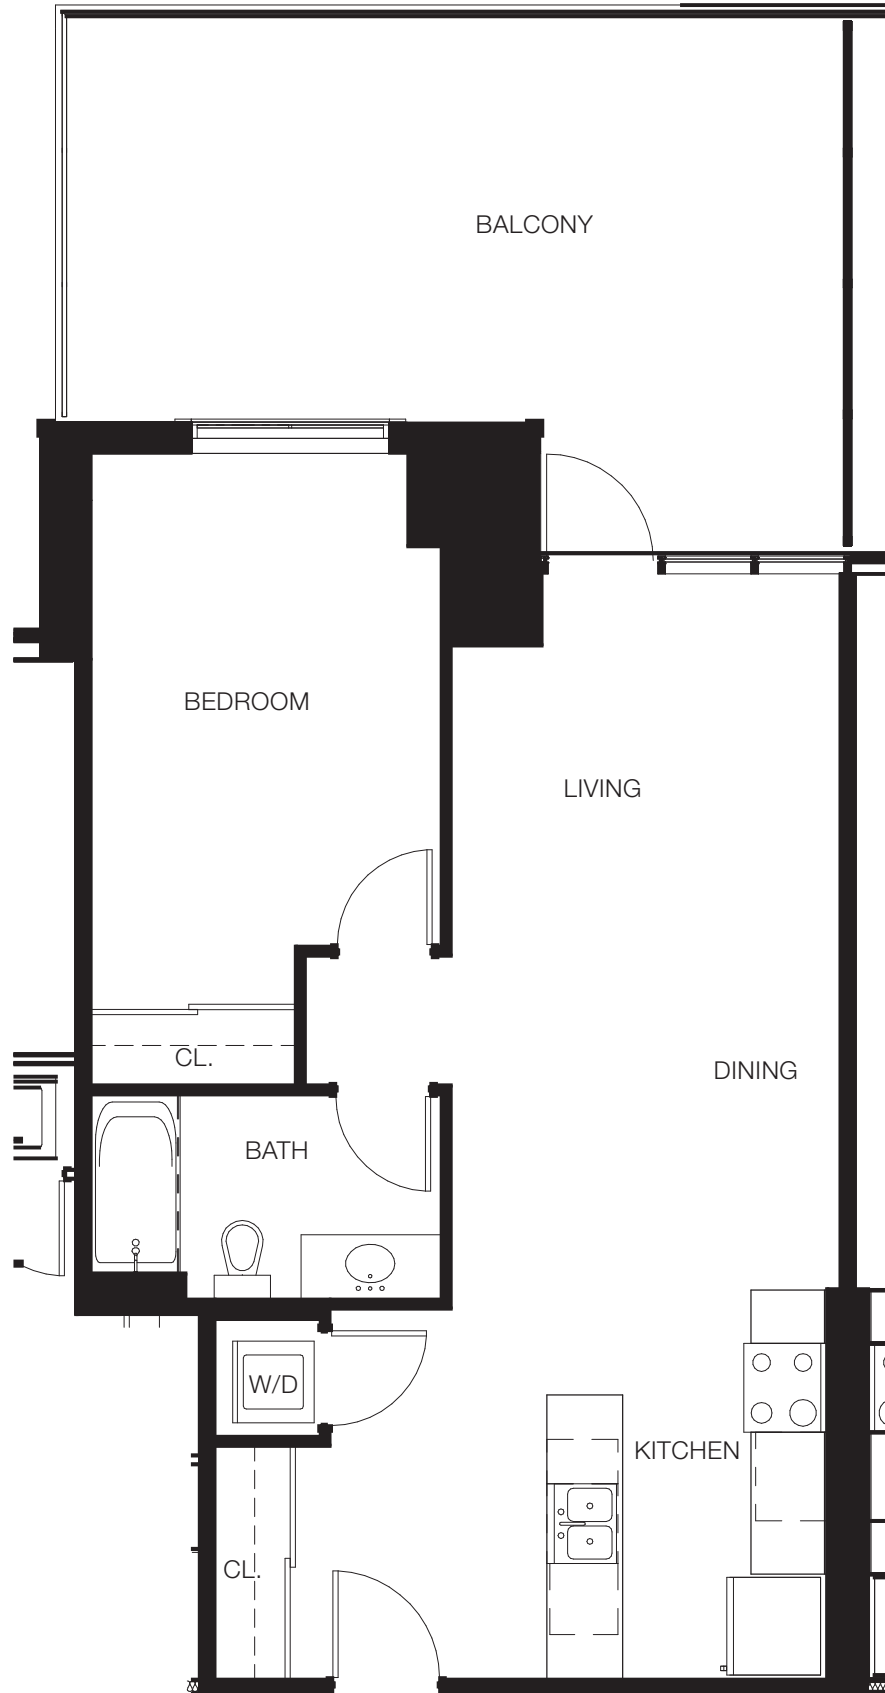

A CAPITAL SUITE

UNIT 105

1 BEDROOM + 1 BATH

703 sq ft + balcony 296 sq ft

All dimensions and drawings are approximate. Information is subject to change without notice. Actual square footage may vary from the floor plan. All renderings are artist's conceptions. E. & O.E.