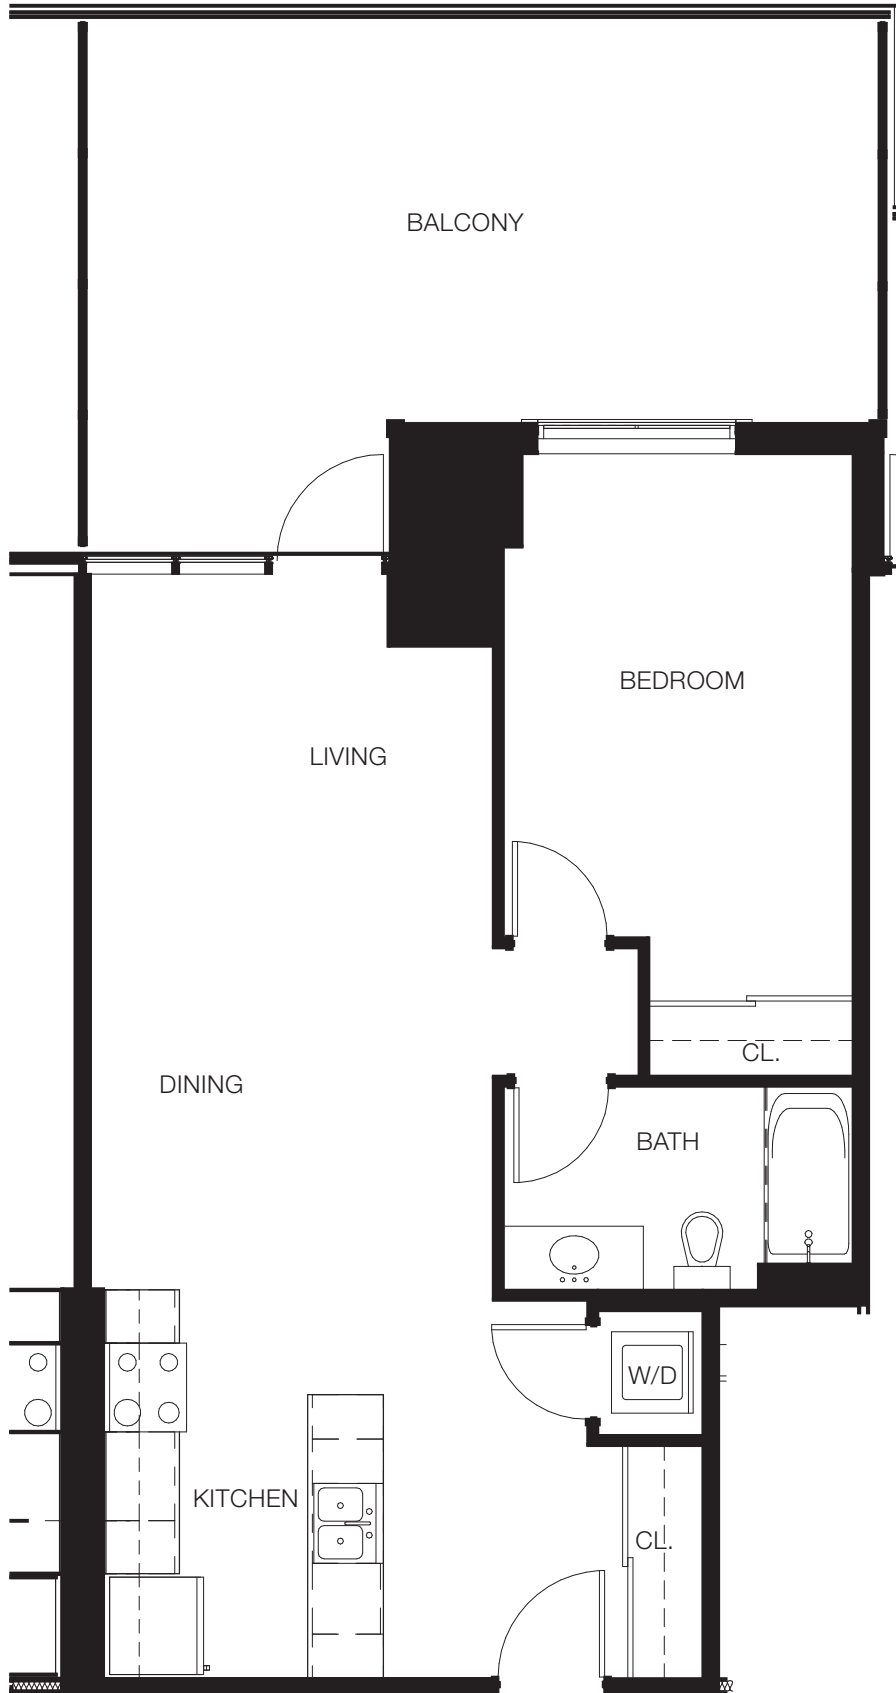

A CAPITAL SUITE

UNIT 104

1 BEDROOM + 1 BATH

700 sq ft + balcony 296 sq ft

All dimensions and drawings are approximate. Information is subject to change without notice. Actual square footage may vary from the floor plan. All renderings are artist's conceptions. E. & O.E.