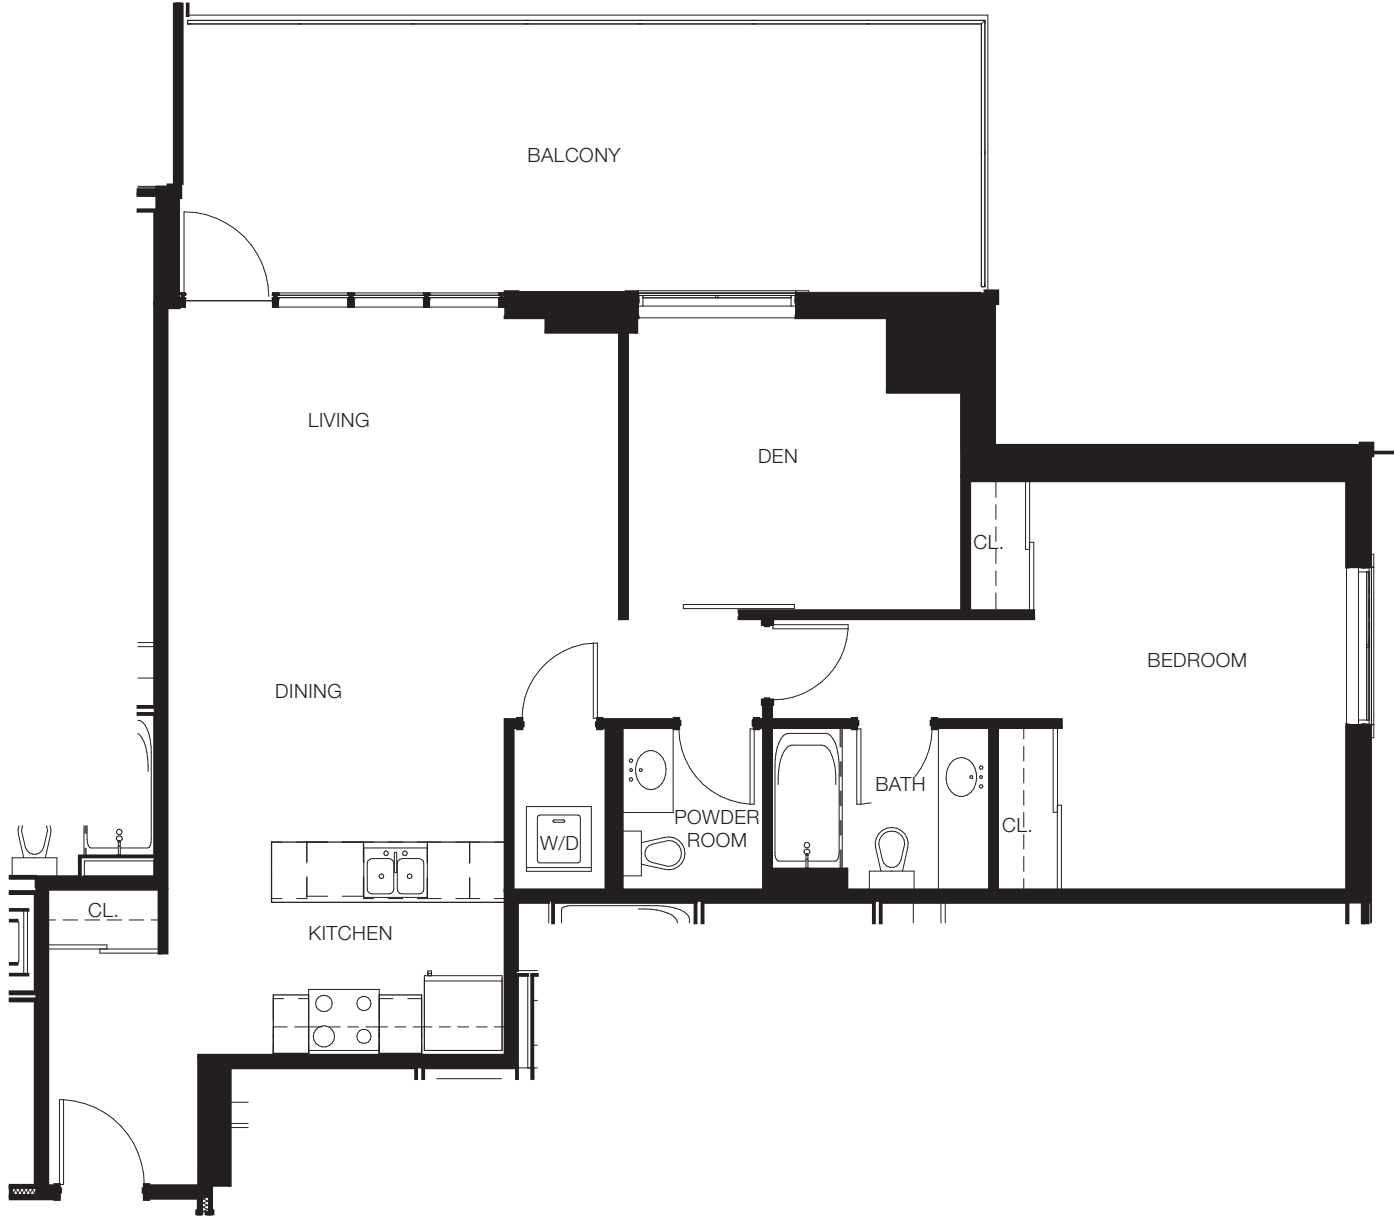

**A YORK SUITE**  
UNIT 103  
2 BEDROOM + 2 BATH  
972 sq ft + balcony 283 sq ft

All dimensions and drawings are approximate. Information is subject to change without notice. Actual square footage may vary from the floor plan. All renderings are artist's conceptions. E. & O.E.