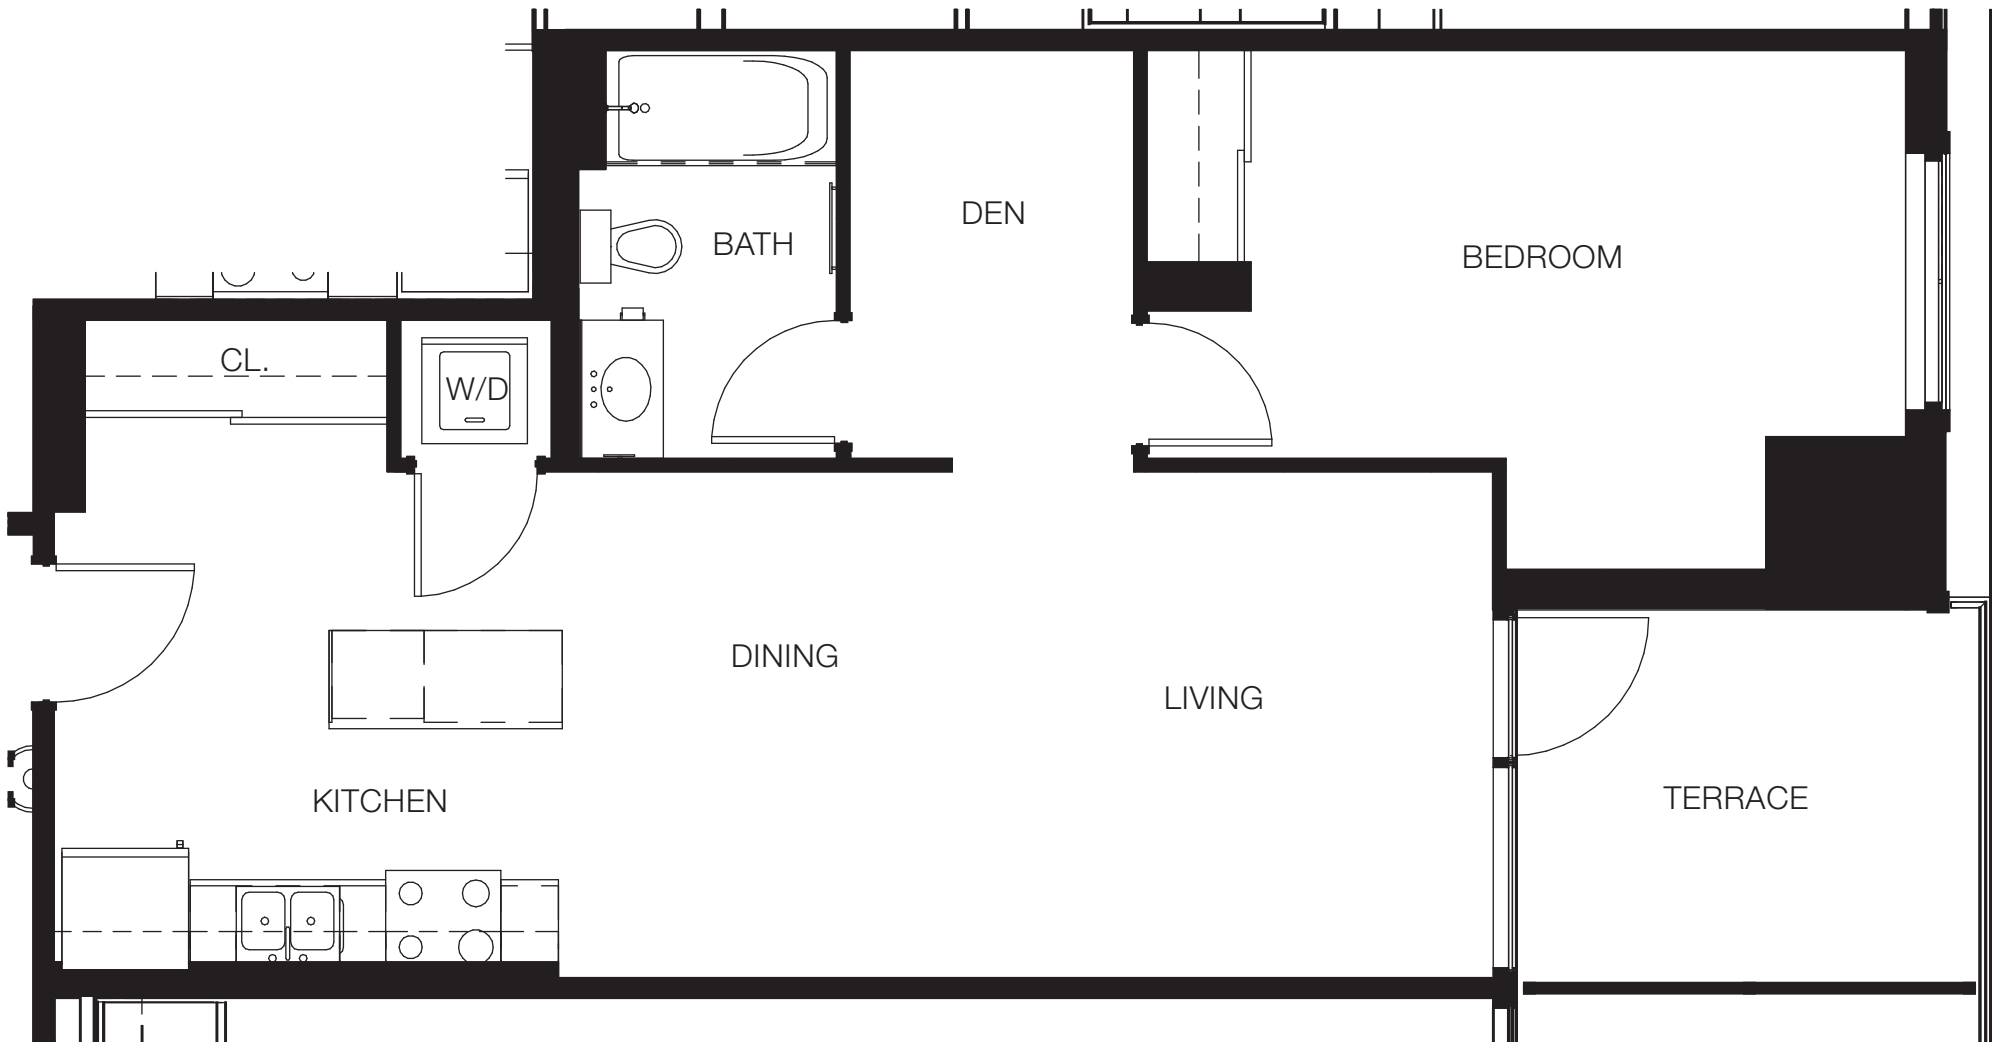

A CAPITAL SUITE

UNIT 102

1 BEDROOM + DEN + 1 BATH

708 sq ft + balcony 84 sq ft

All dimensions and drawings are approximate. Information is subject to change without notice. Actual square footage may vary from the floor plan. All renderings are artist's conceptions. E. & O.E.