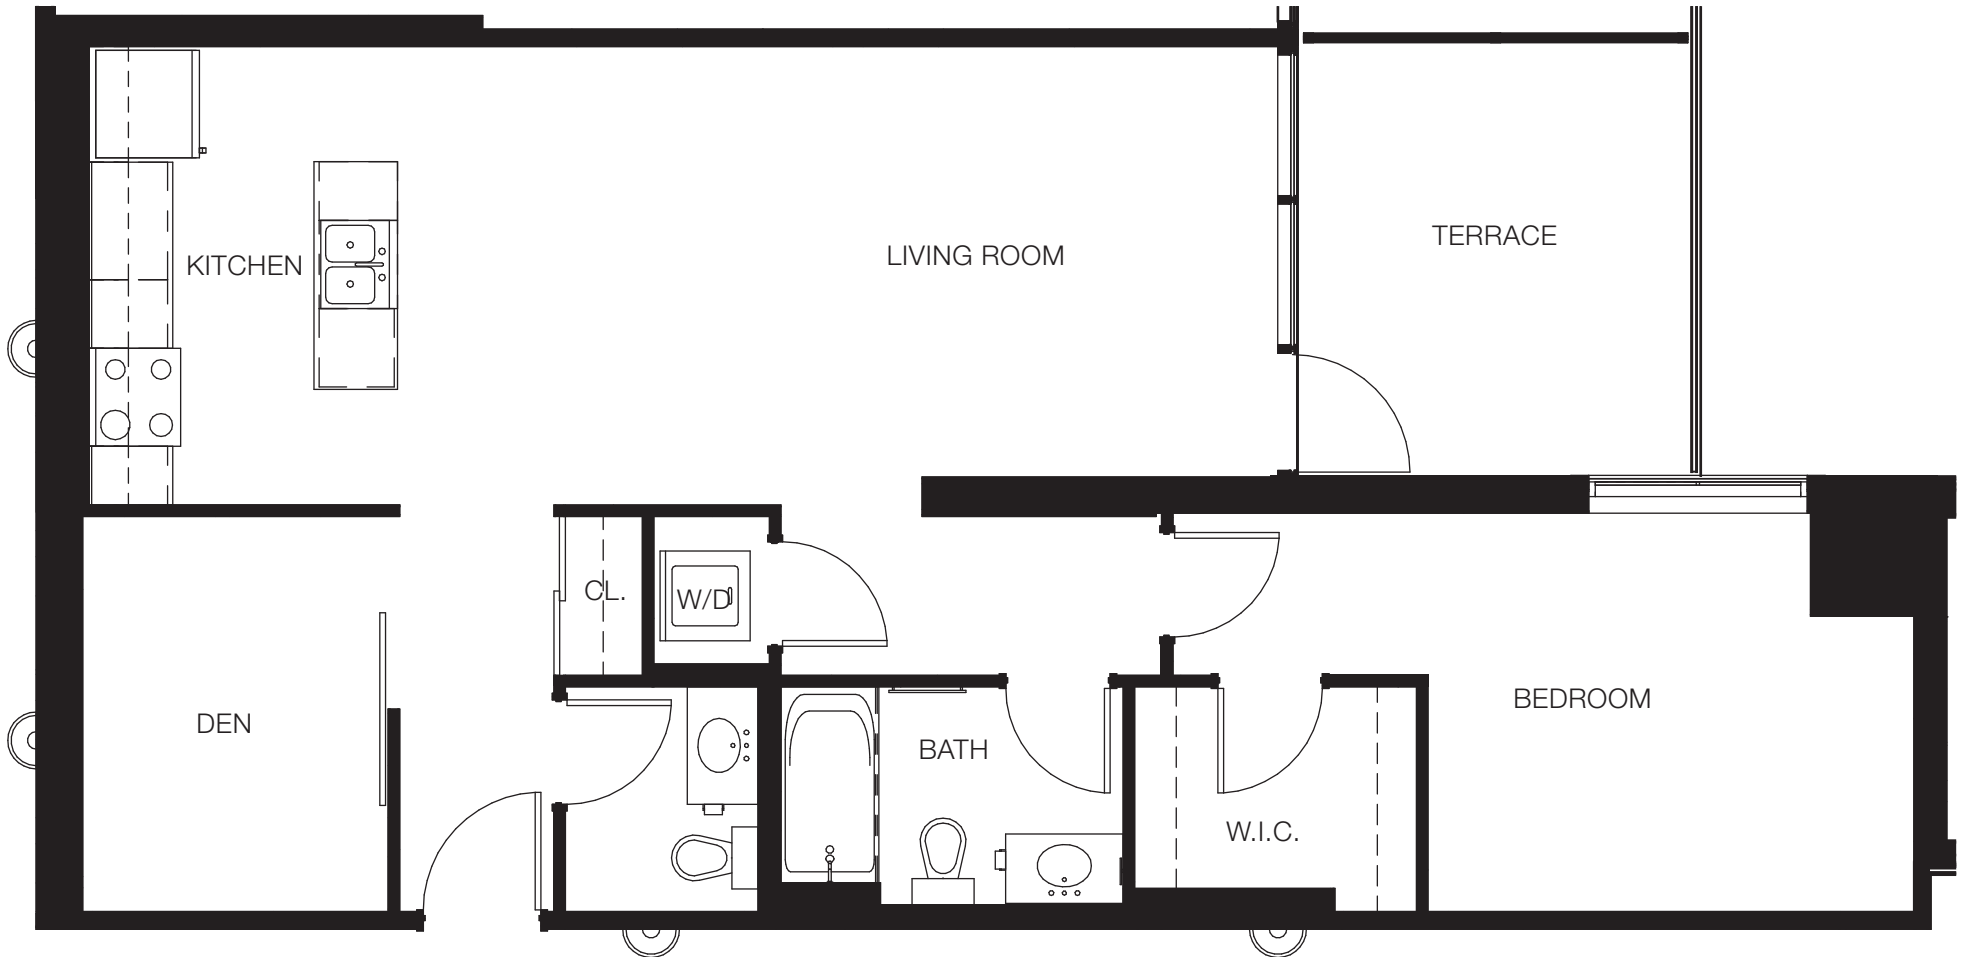

A YORK SUITE

UNIT 101

1 BEDROOM + DEN + 2 BATH

895 sq ft + balcony 115 sq ft

All dimensions and drawings are approximate. Information is subject to change without notice. Actual square footage may vary from the floor plan. All renderings are artist's conceptions. E. & O.E.